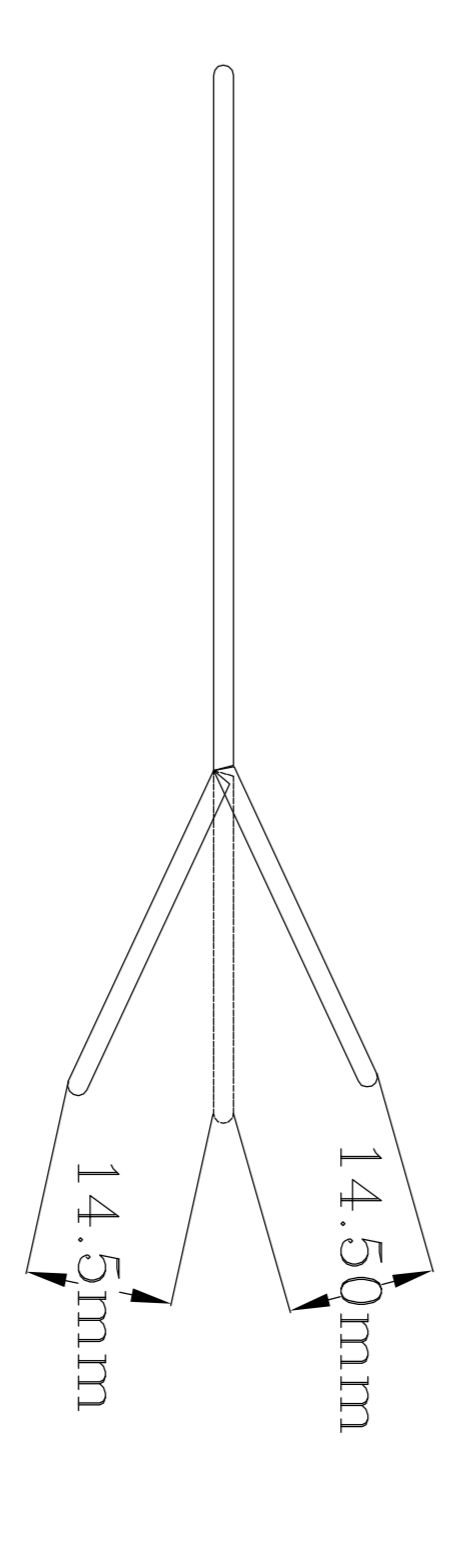

Wing foil: AG-45 AG-46 AG-47
 Wing span: 1499mm
 wing area: 22.66dm²
 Empty weight: 195g
 Rtf weight: 280~290g
 Wing load: 12.36~12.88g/dm²
 Radio: 4ch Ail Rud Ele
 Servo: D-47 Futaba 3114
 Receiver: 6 ch
 Batter: Nimh 4.8v 300mah

launch

launch

Rudder launch

soar

Elevator

Rudder

break