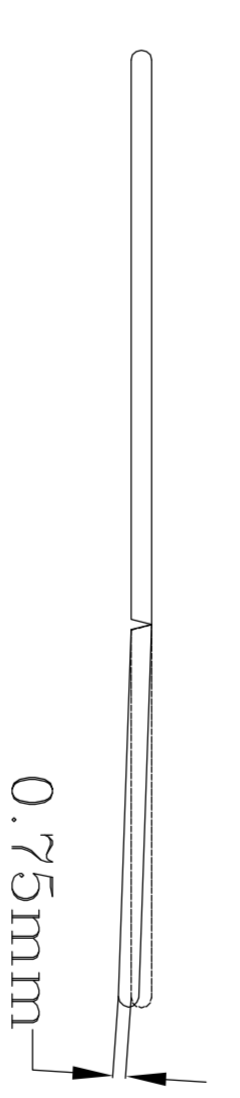

Wing foil: AG-45 AG-46 AG-47
 Wing span: 1499mm
 wing area: 22.66dm²
 Empty weight: 195g
 Rtf weight: 280~290g
 Wing load: 12.36~12.88g/dm²
 Radio: 4ch Ail Rud Ele
 Servo: D-47 Futaba 3114
 Receiver: 6 ch
 Batter: Nimh 4.8v 300mah

launch

launch

Rudder launch

soar

Elevator

Rudder

break