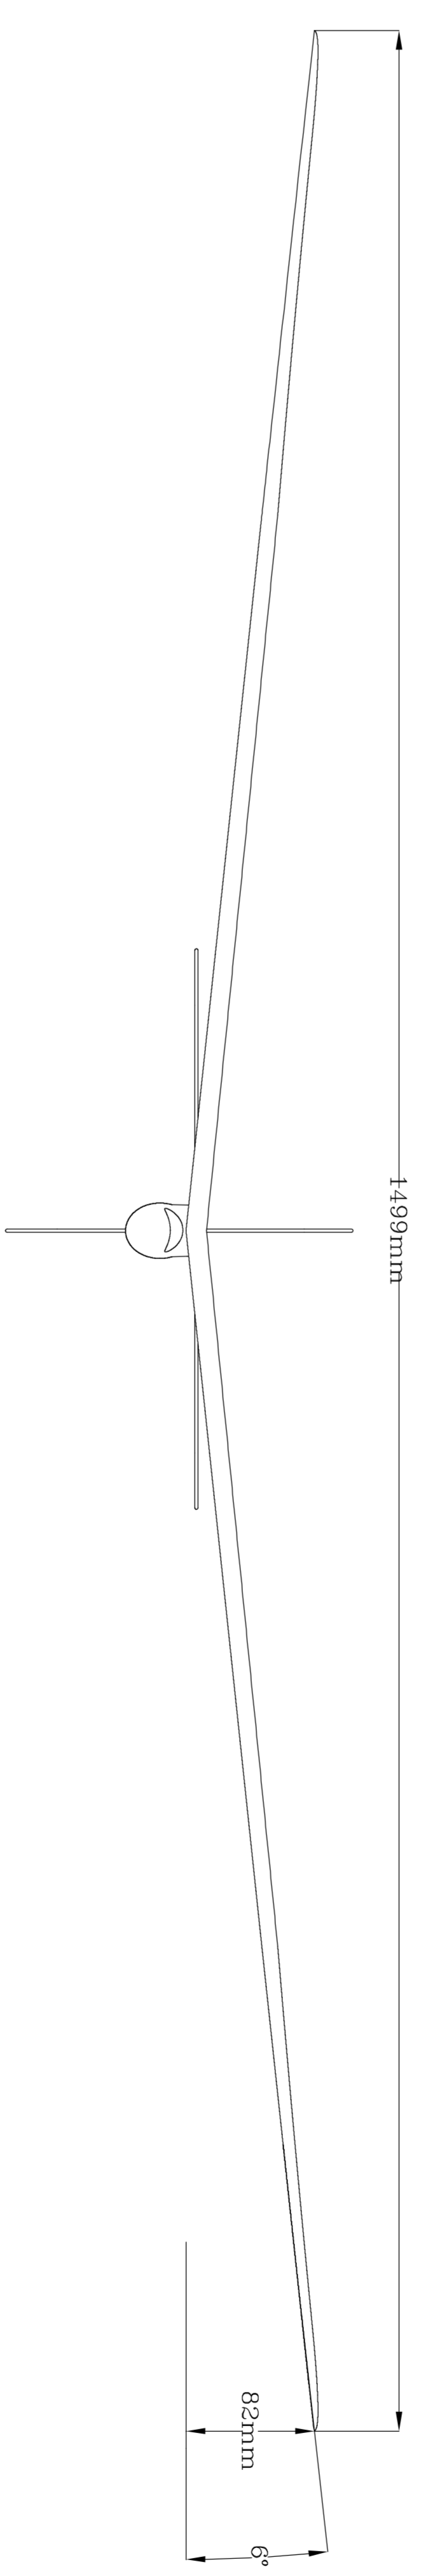

Wing foil: AG-45 AG-46 AG-47
 Wing span: 1499mm
 wing area: 22.66dm²
 Empty weight: 195g
 Rtf weight: 280~290g
 Wing load: 12.36~12.88g/dm²
 Radio: 4ch Ail Rud Ele
 Servo: D-47 Futaba 3114
 Receiver: 6 ch
 Batter: Nimh 4.8v 300mah

launch

launch

Rudder launch

soar

Elevator

Rudder

break