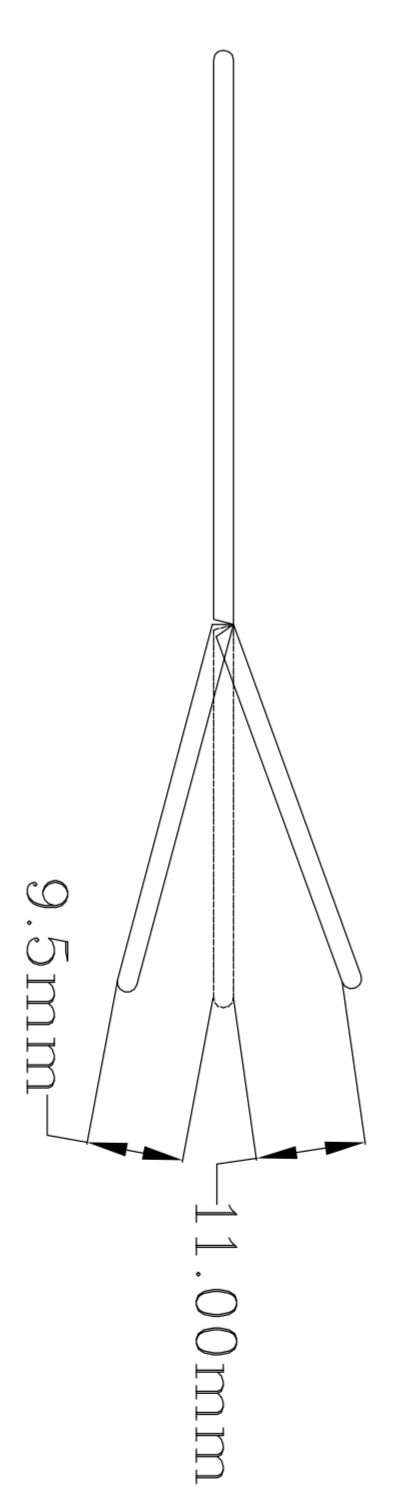

Wing foil: AG-45 AG-46 AG-47
 Wing span: 1499mm
 wing area: 22.66dm²
 Empty weight: 195g
 Rtf weight: 280~290g
 Wing load: 12.36~12.88g/dm²
 Radio: 4ch Ail Rud Ele
 Servo: D-47 Futaba 3114
 Receiver: 6 ch
 Batter: Nimh 4.8v 300mah

launch

launch

Rudder launch

soar

Elevator

Rudder

break