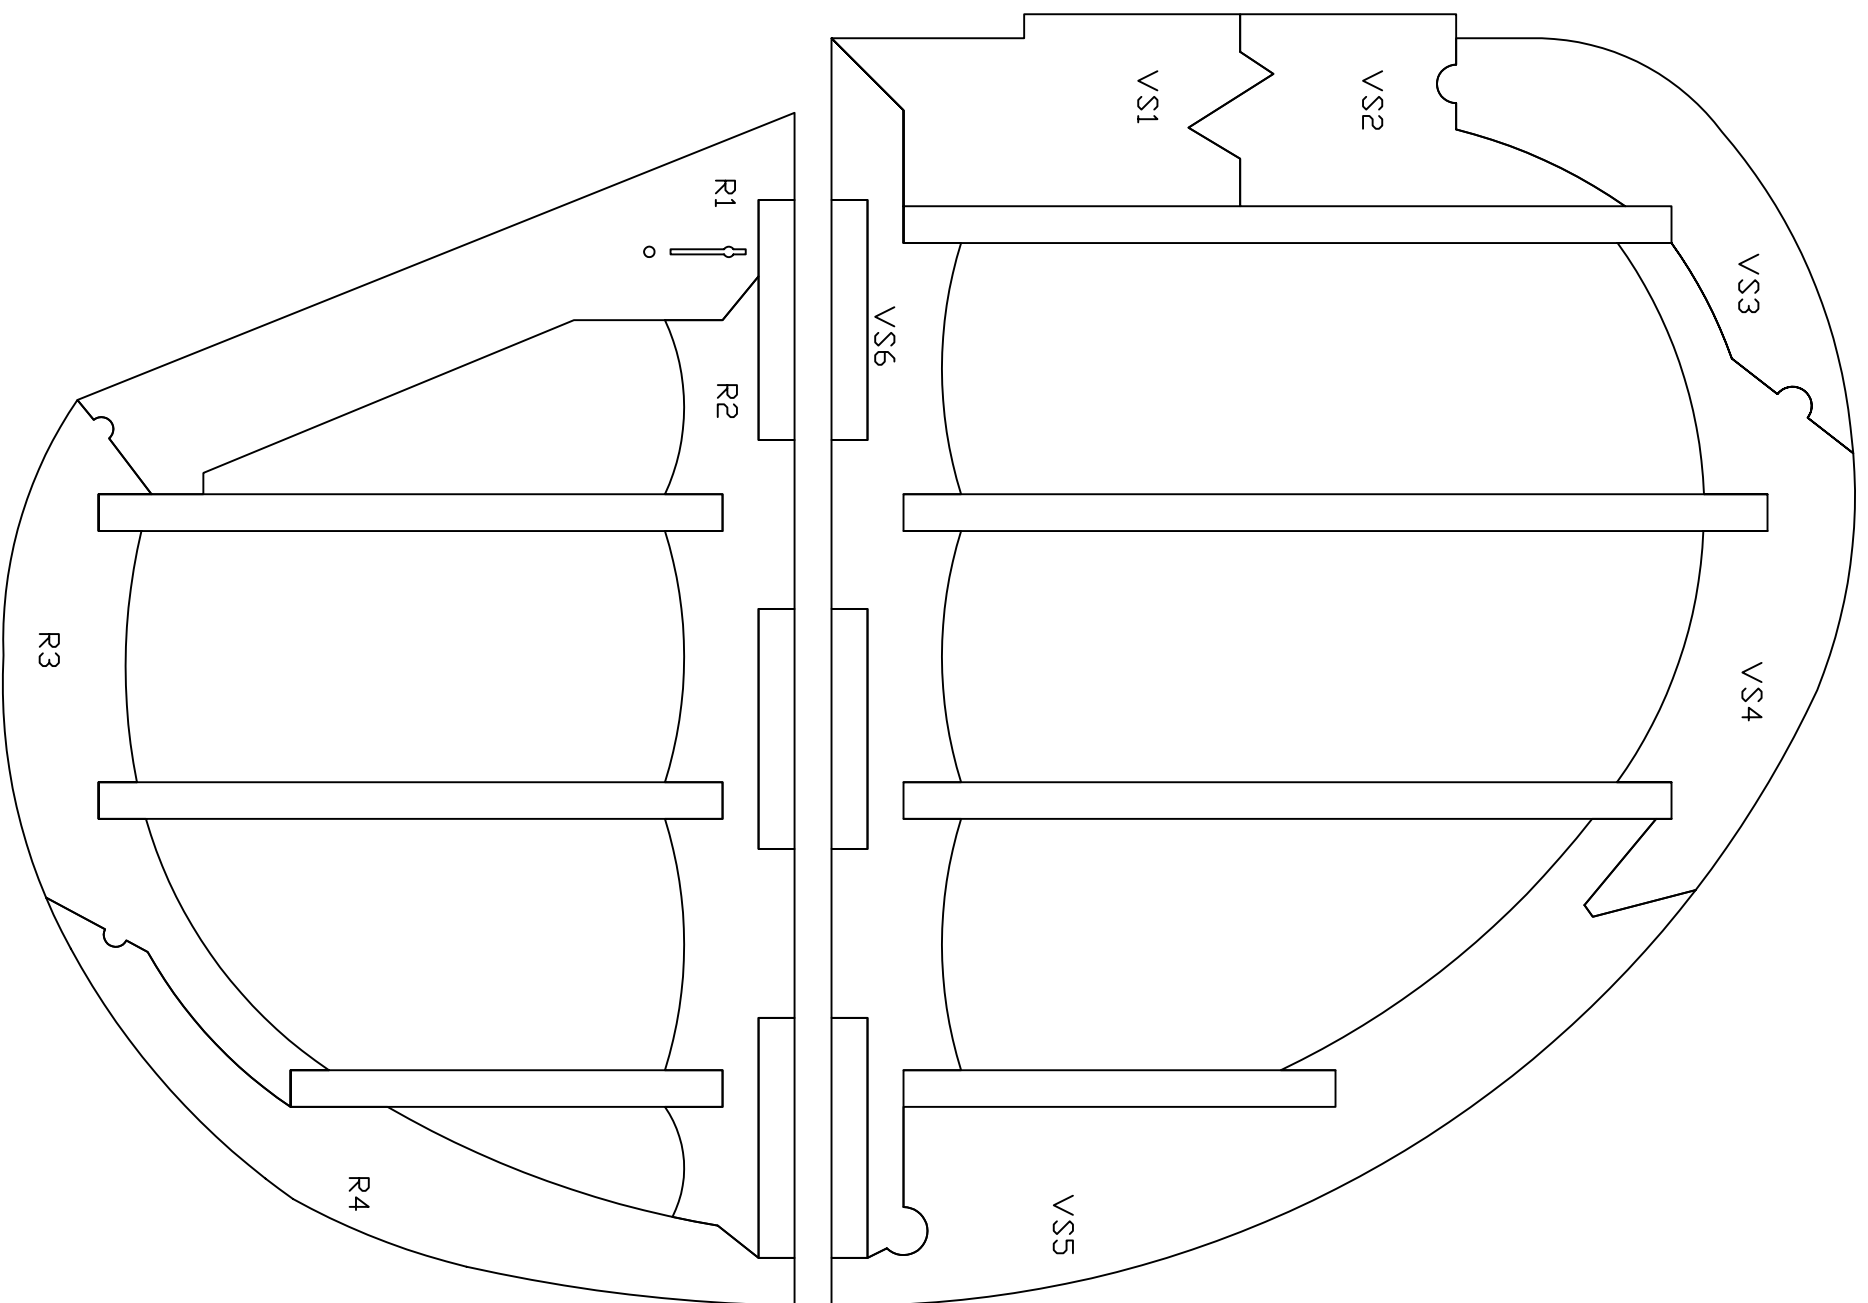

Millennium R/C Slow Stick X
 Copyright 2009 all rights reserved
 Drawing # 1 Sale: 1/4" = 1"

Millennium R/C Slow Stick X
 Copyright 2009 all rights reserved
 Drawing # 2
 Vertical and Horizontal Stab