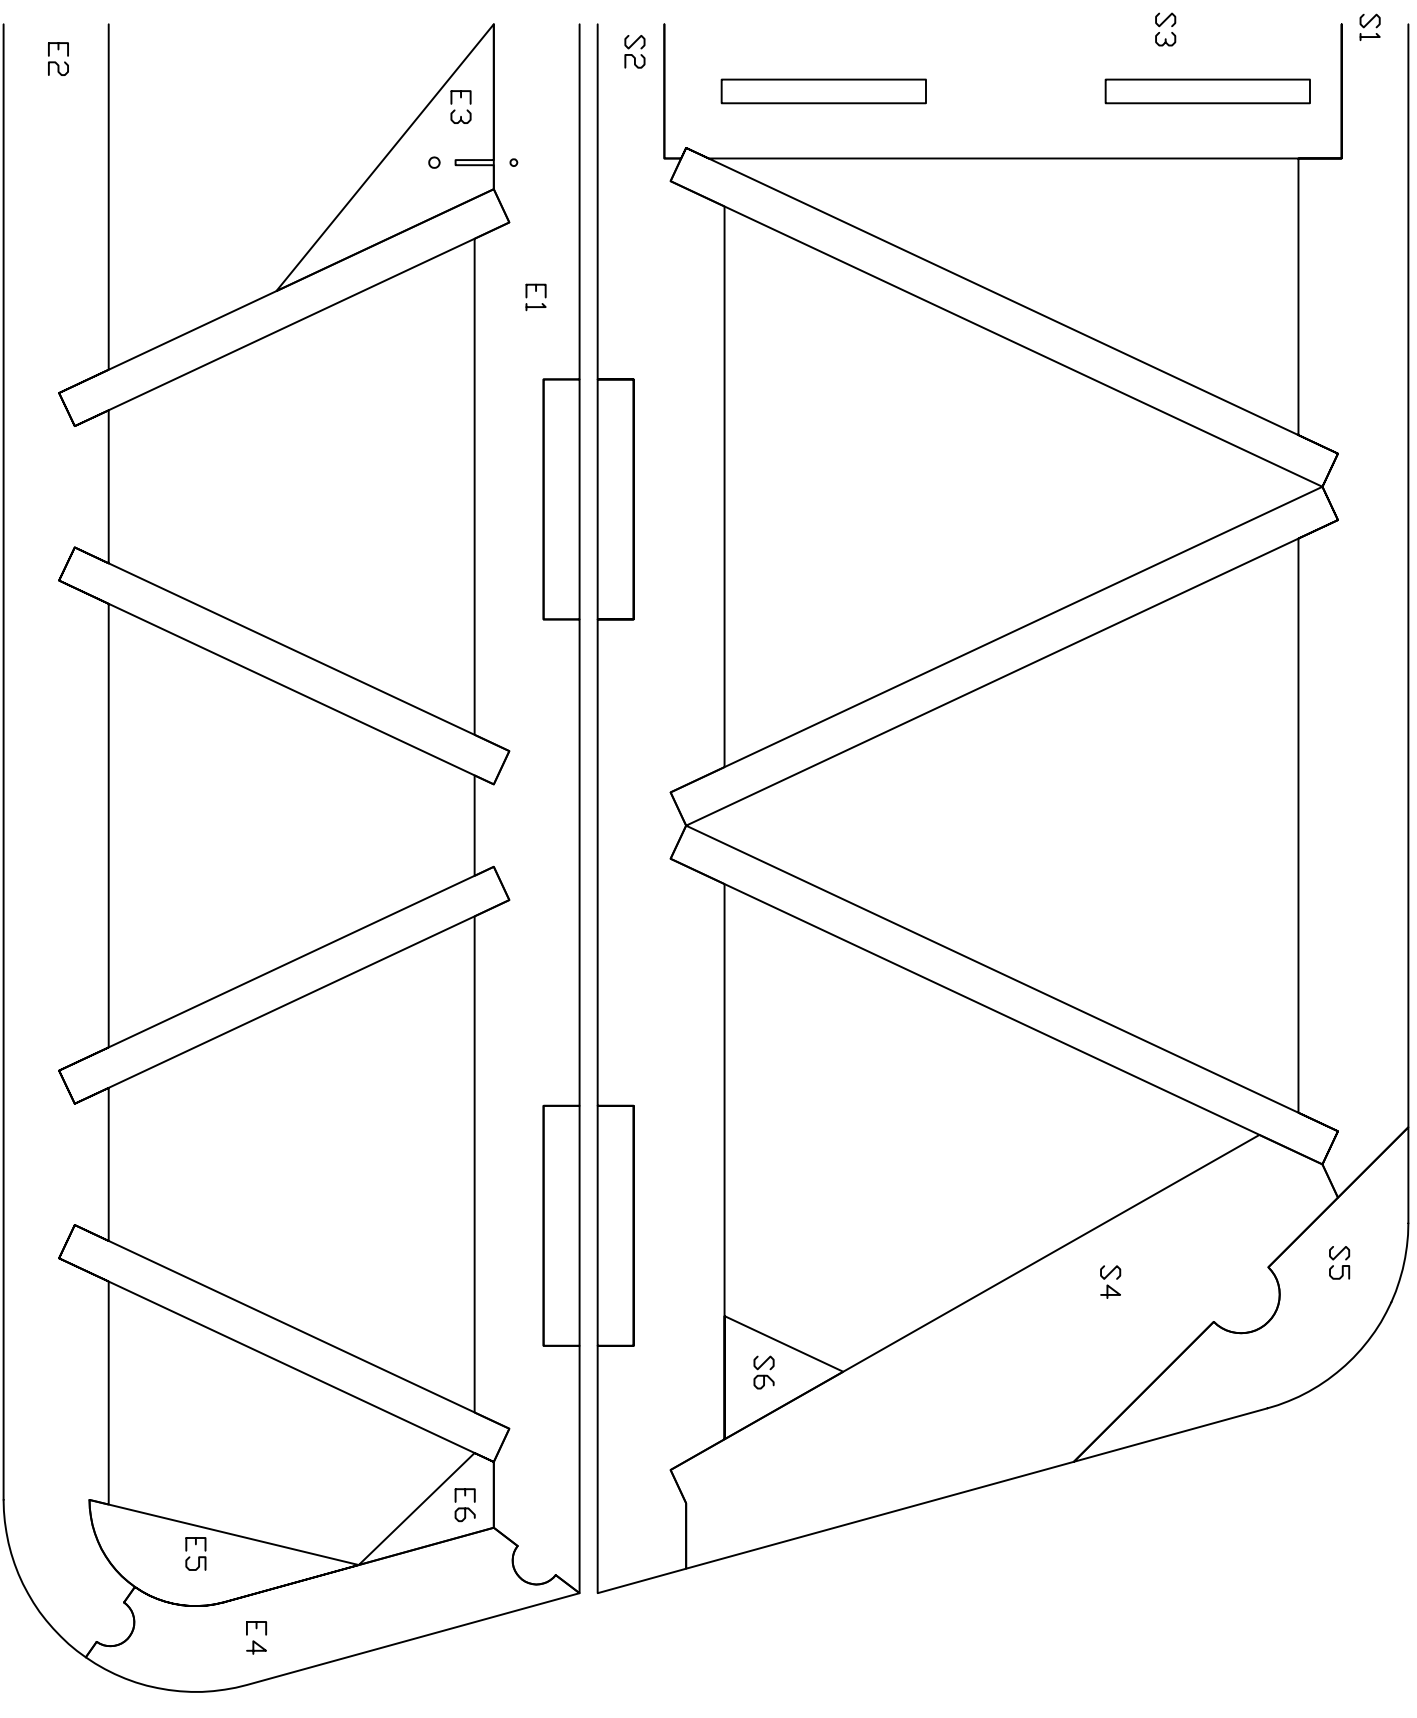

Millennium R/C Slow Stick X
 Copyright 2009 all rights reserved
 Drawing # 1 Sale: 1/4" = 1"

Millennium R/C Slow Stick X
 Copyright 2009 all rights reserved
 Drawing # 2
 Vertical and Horizontal Stab