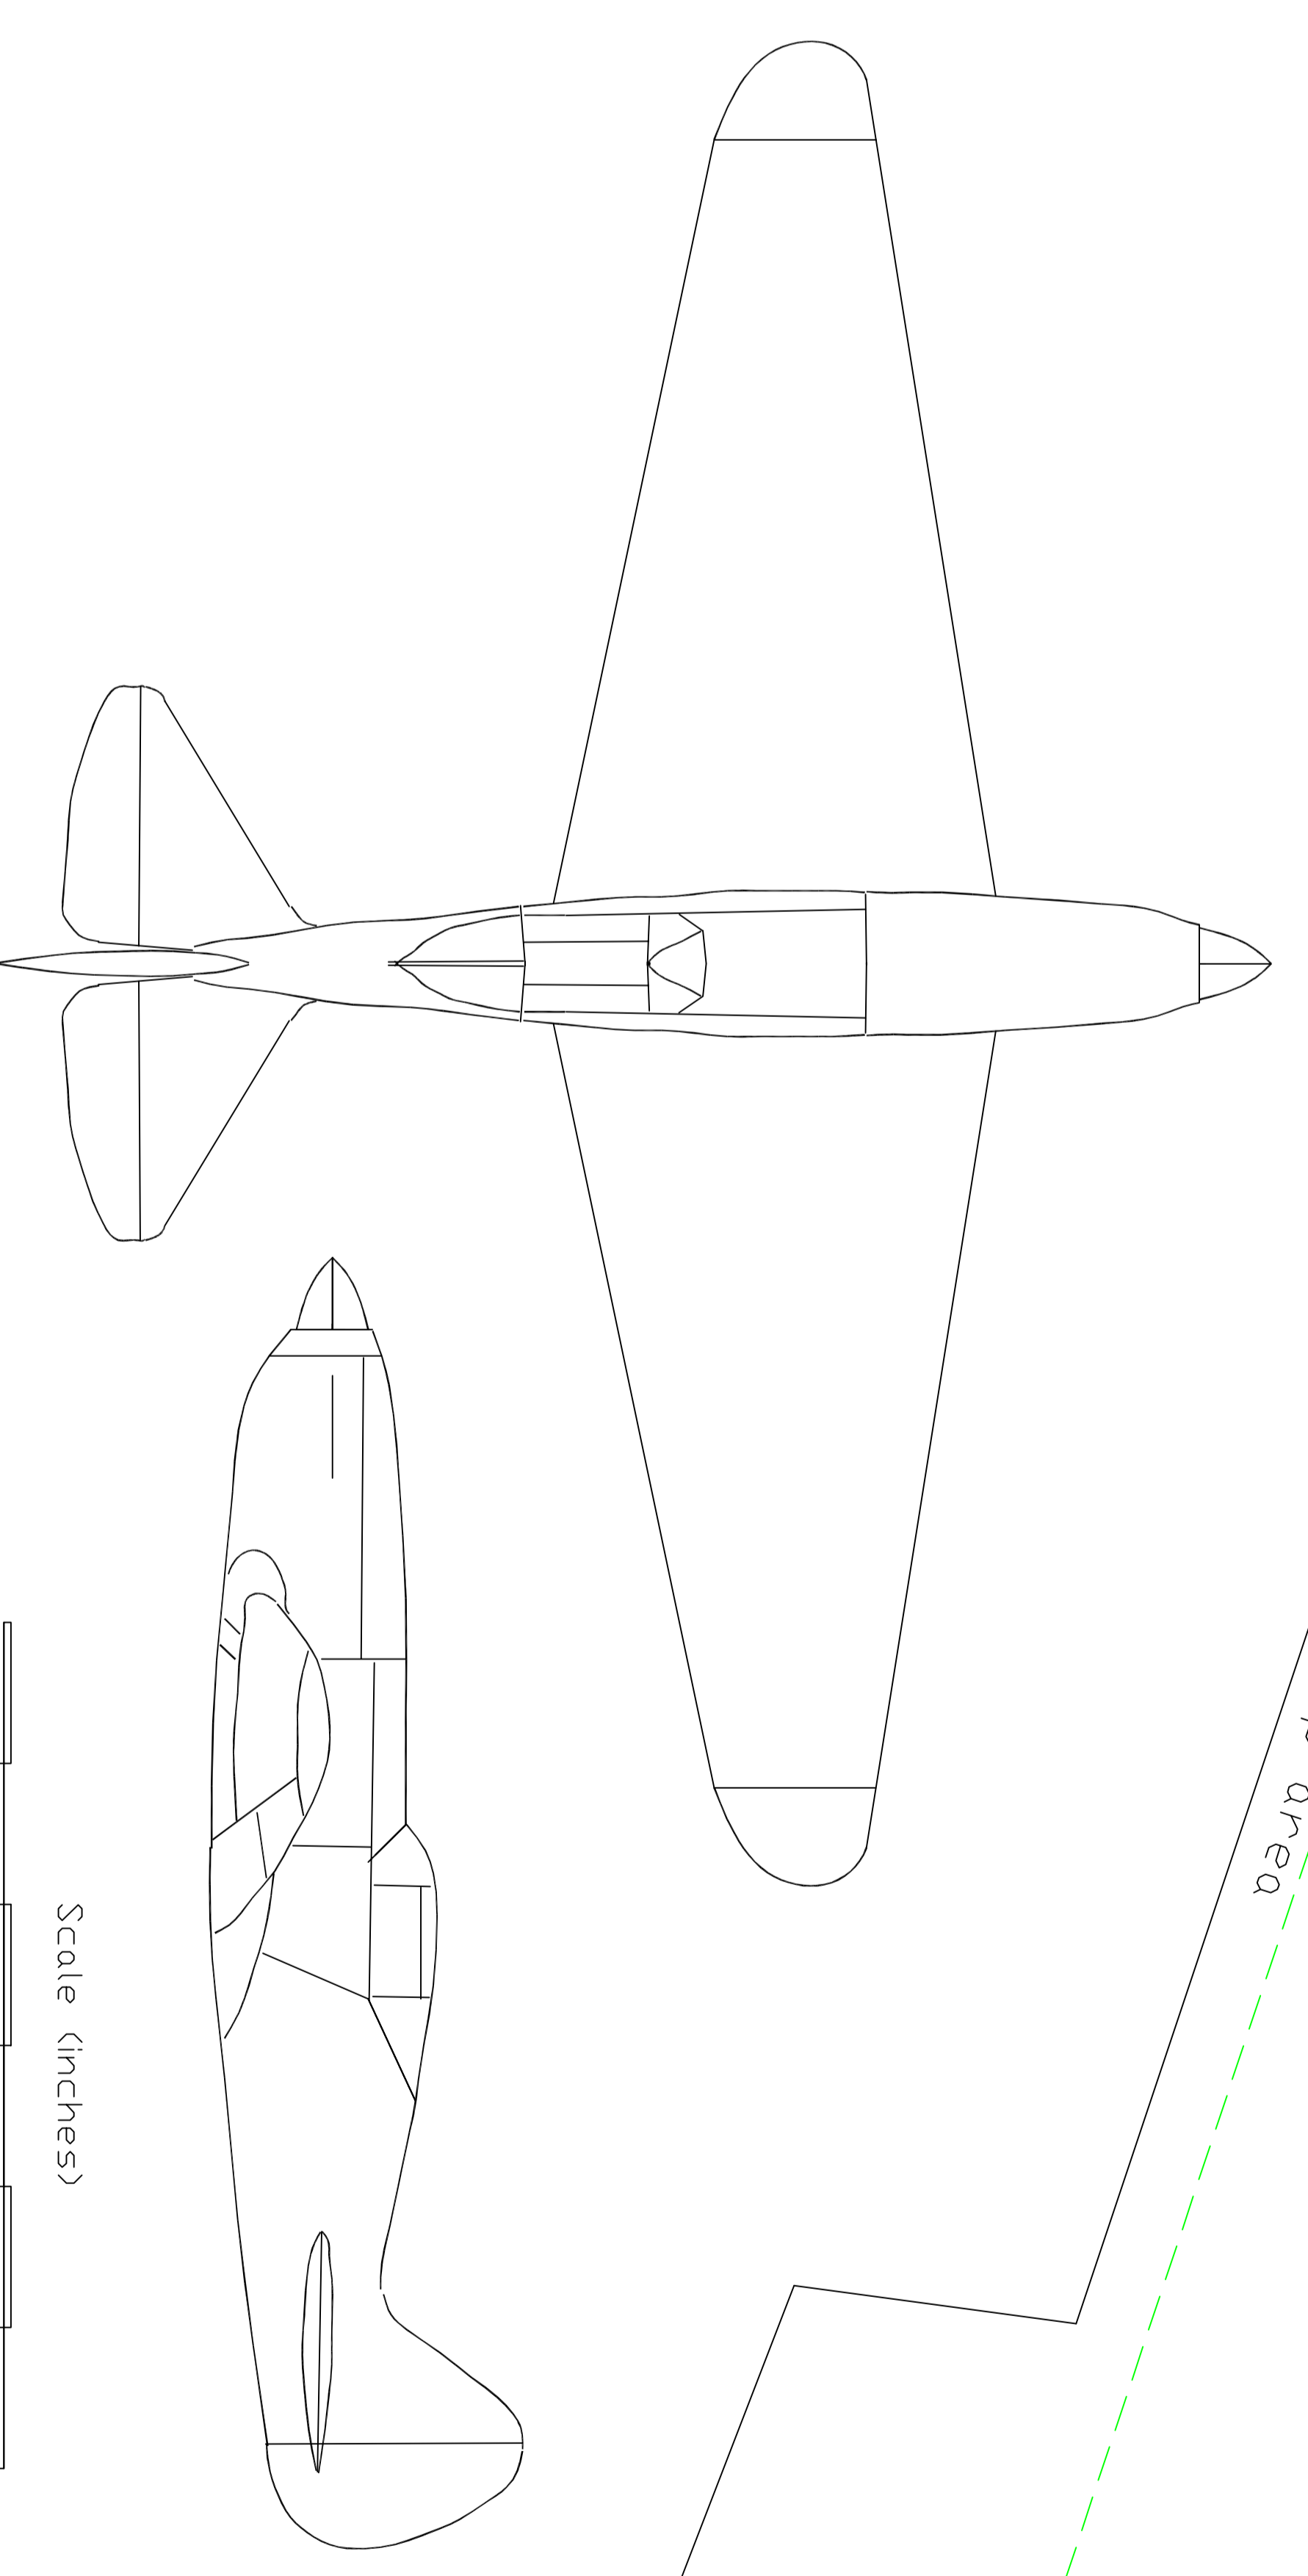

This template is for the LEFT wing. Flip template over (text side down) for RIGHT wing outline.

Sheet 2 of 2 (free plans)
 53.5 in wingspan (1360mm)
 Original Design by Dave West
 Modified for Slope by Sean Oelrse
 Detailed by Jim Beagle
 Mig-7 PSS Slope Plane

FILENAME: Mig-7_6.dwg