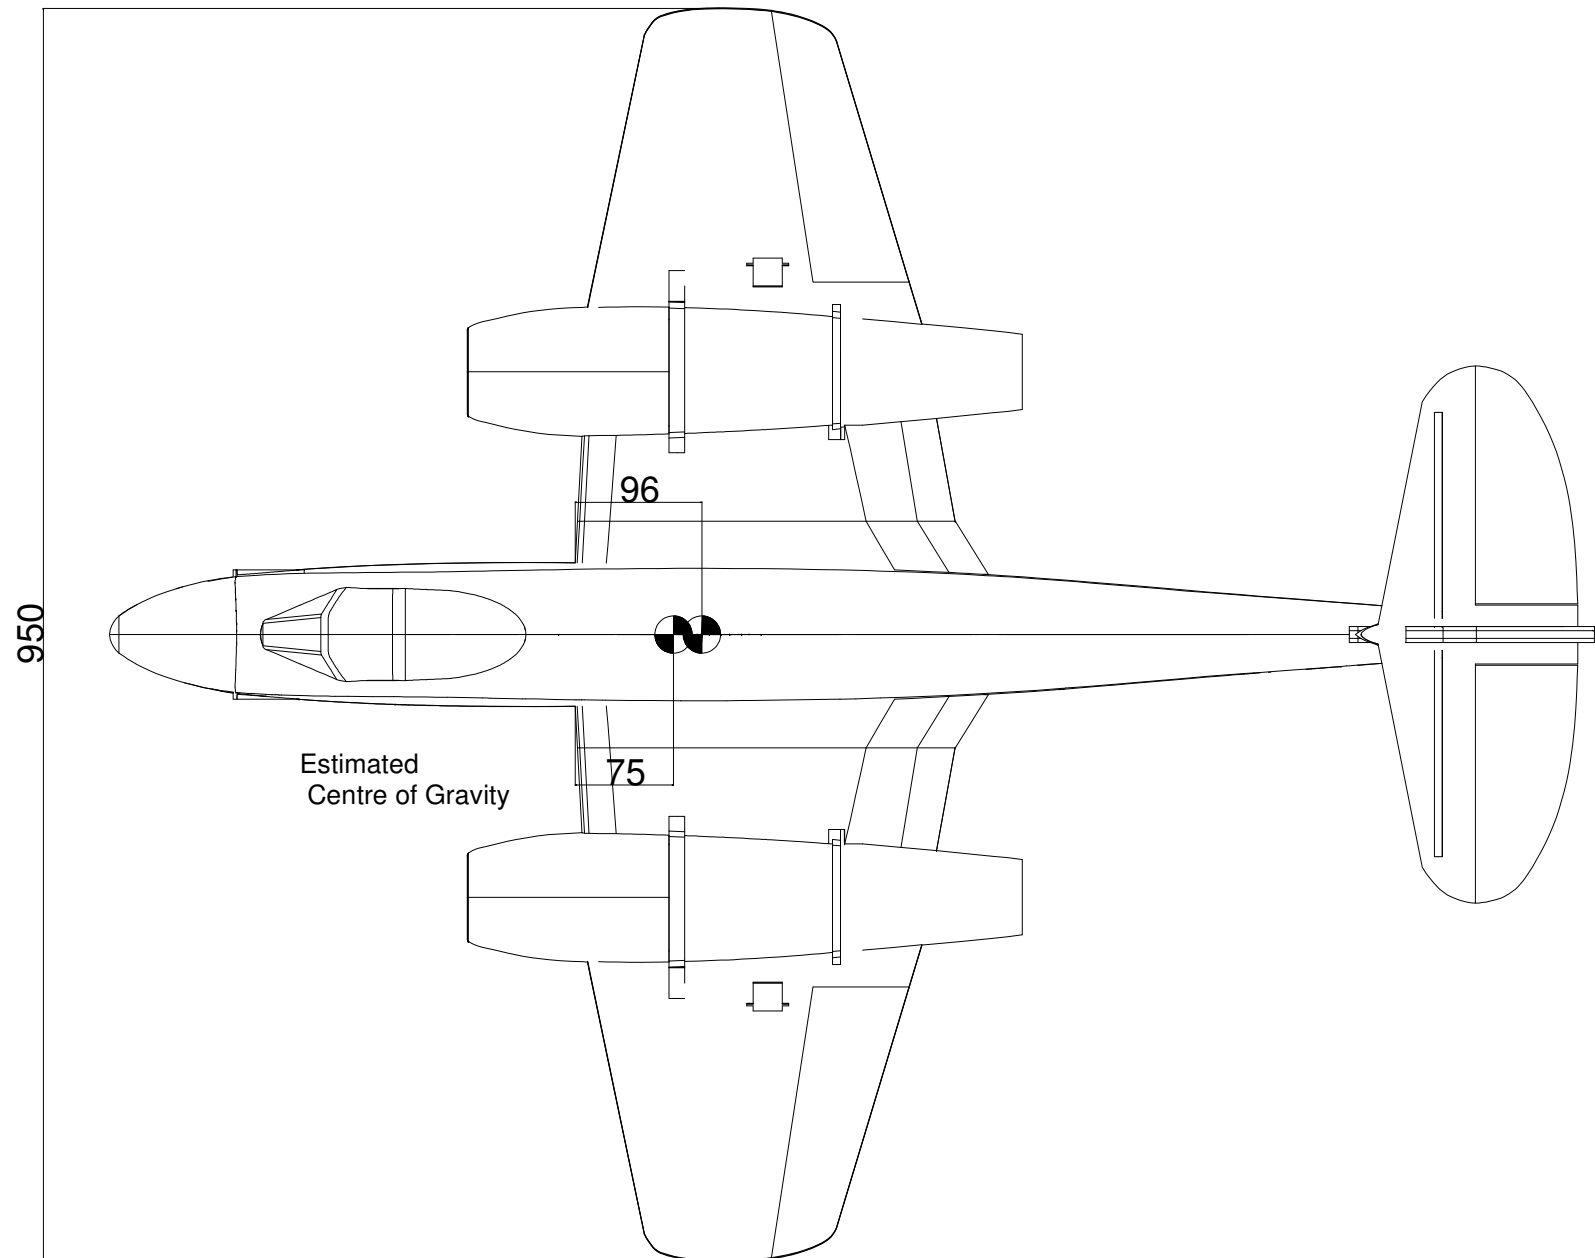

1129

Gloster METEOR Parkjet

***Designed by Craig Clarkstone
Copyright © 2018 All Rights Reserved***