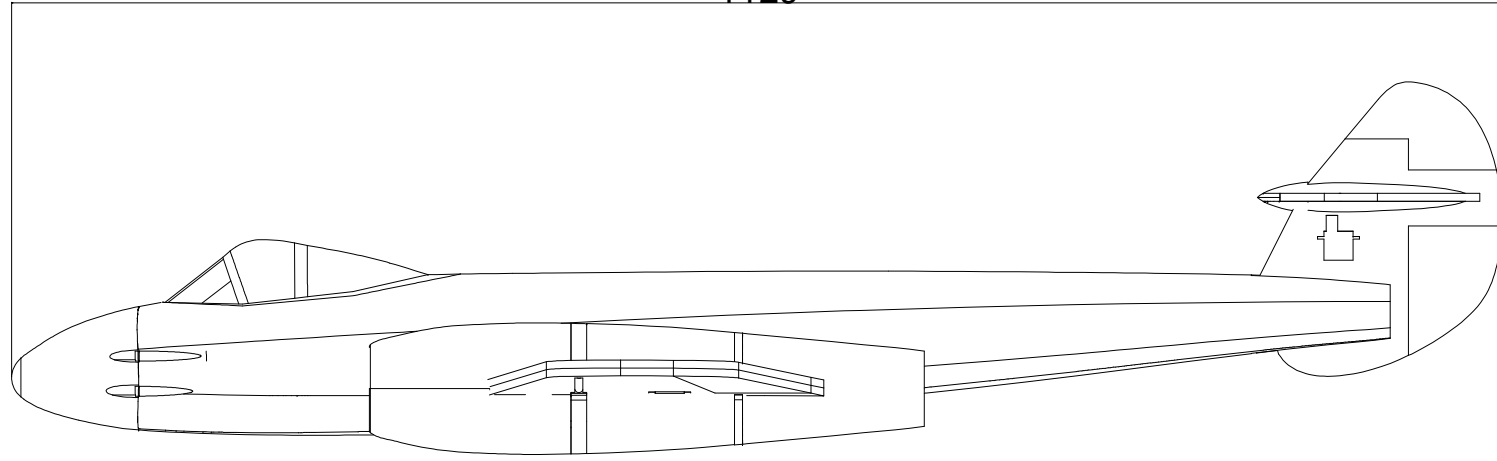

1129

Gloster METEOR Parkjet

***Designed by Craig Clarkstone
Copyright © 2018 All Rights Reserved***