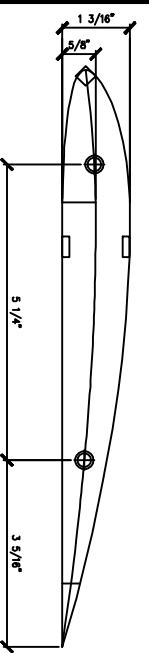

**RIB DETAILS**

**TYPICAL AIRFOIL**

**DIHEDRAL BRACE**

**WING DETAILS**

**STARBOARD WING**

**PORT WING**

**1944 FIGHTER GLIDER**

Wing Span - 65 3/4"  
 Wing Area - 520 sq ft  
 Length - 42 1/2"  
 Weight - 25 oz w/o radio (est)  
 Re-developed by Gwelo Flye  
 February 2013