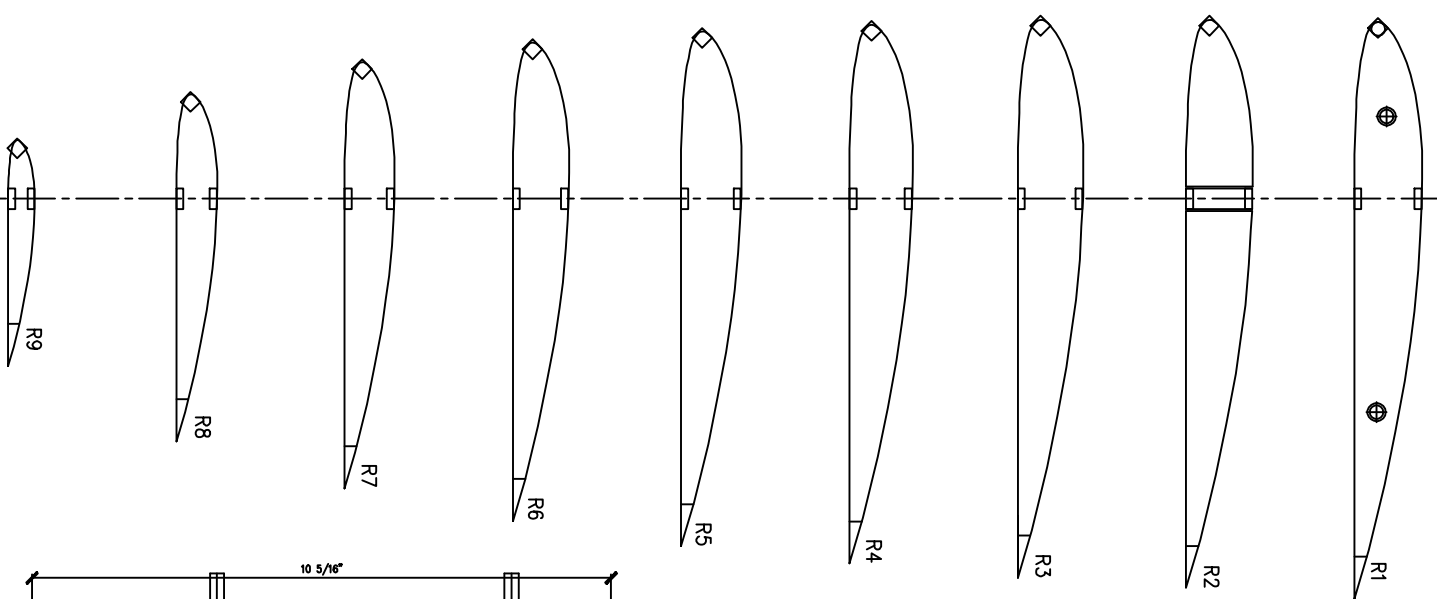

**RIB DETAILS**

**TYPICAL AIRFOIL**

**DIHEDRAL BRACE**

**WING DETAILS**

**STARBOARD WING**

**PORT WING**

**1944 FIGHTER GLIDER**

Wing Span - 65 3/4"  
 Wing Area - 520 sq ft  
 Length - 42 1/2"  
 Weight - 25 oz w/o radio (est)  
 Re-developed by Gwelo Flye  
 February 2013