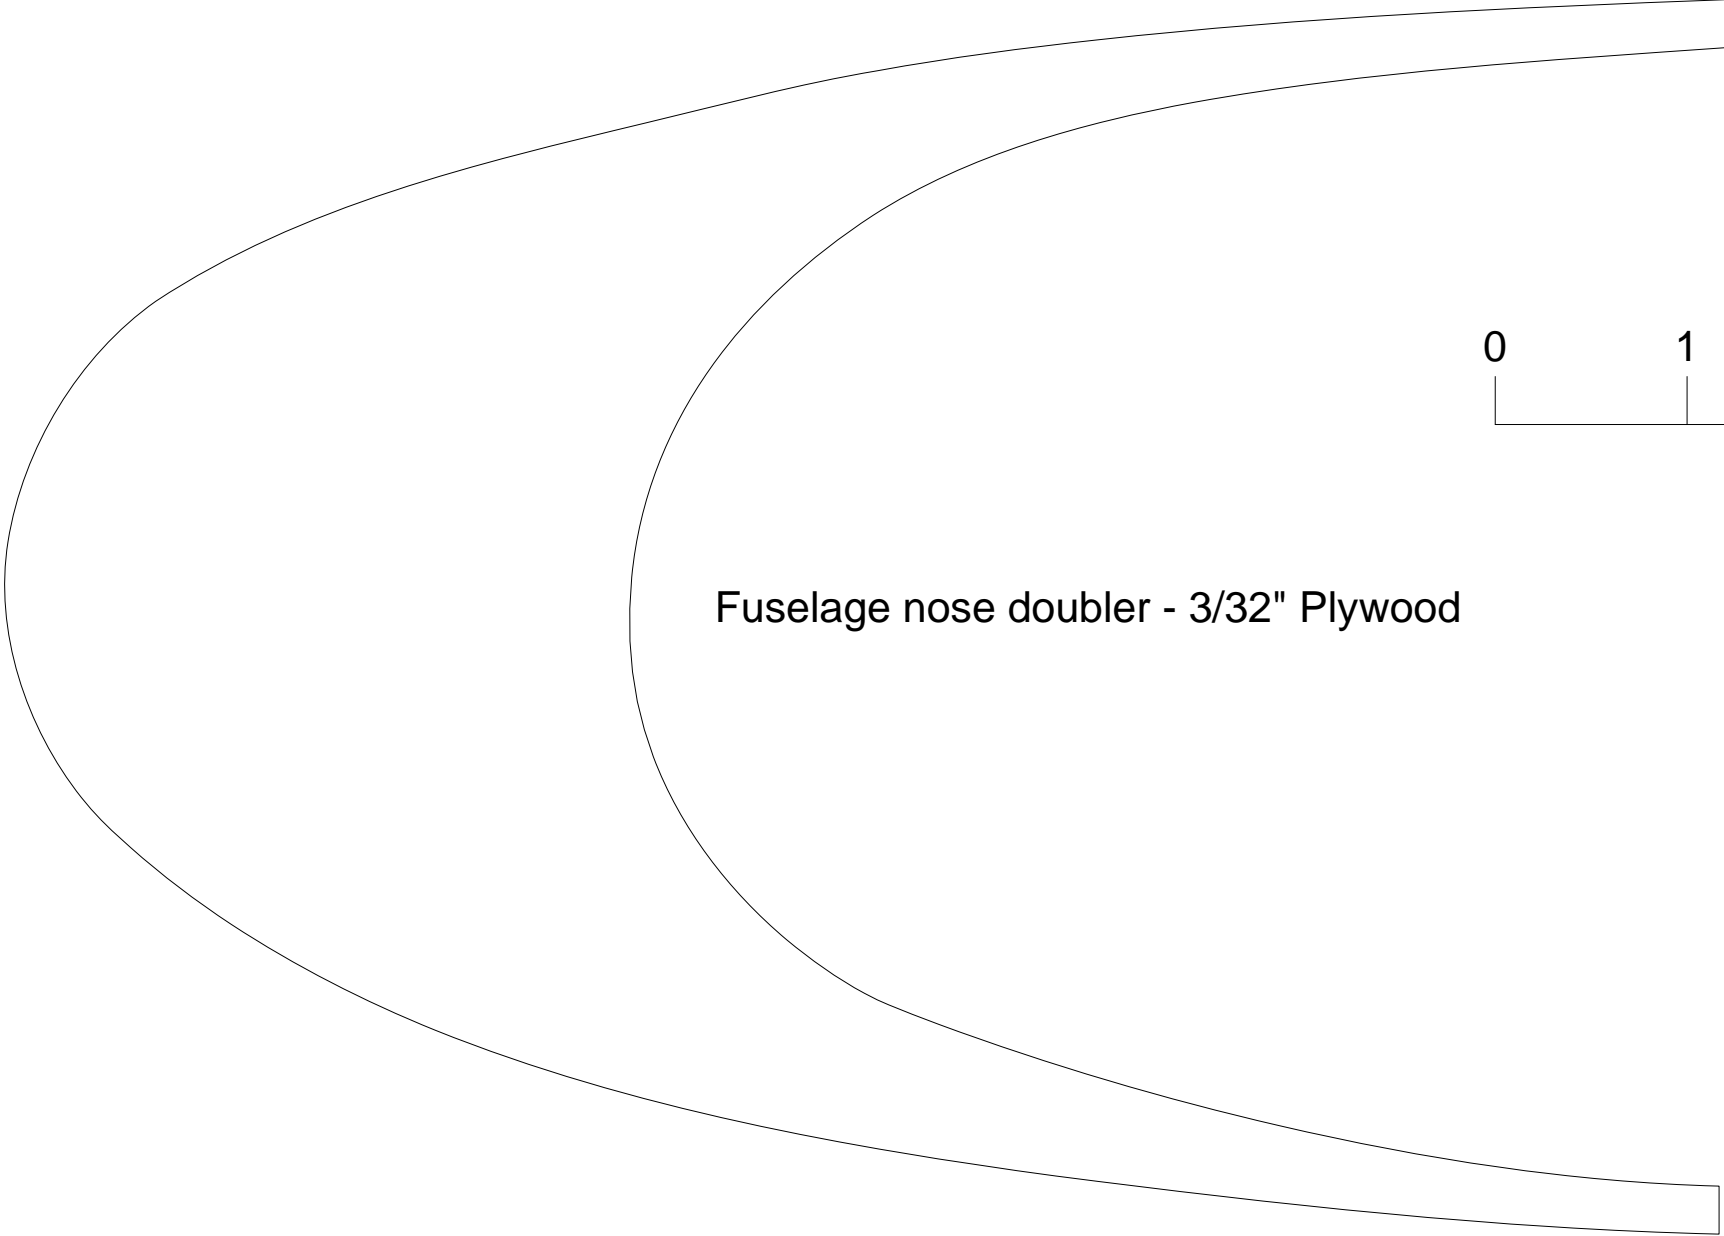

W-7

8-M

W-5

9-M

W-3

W-4

W-2

W-1

Wing tip panel spar layout

Stab Rib

Fuselage nose doubler - 3/32" Plywood