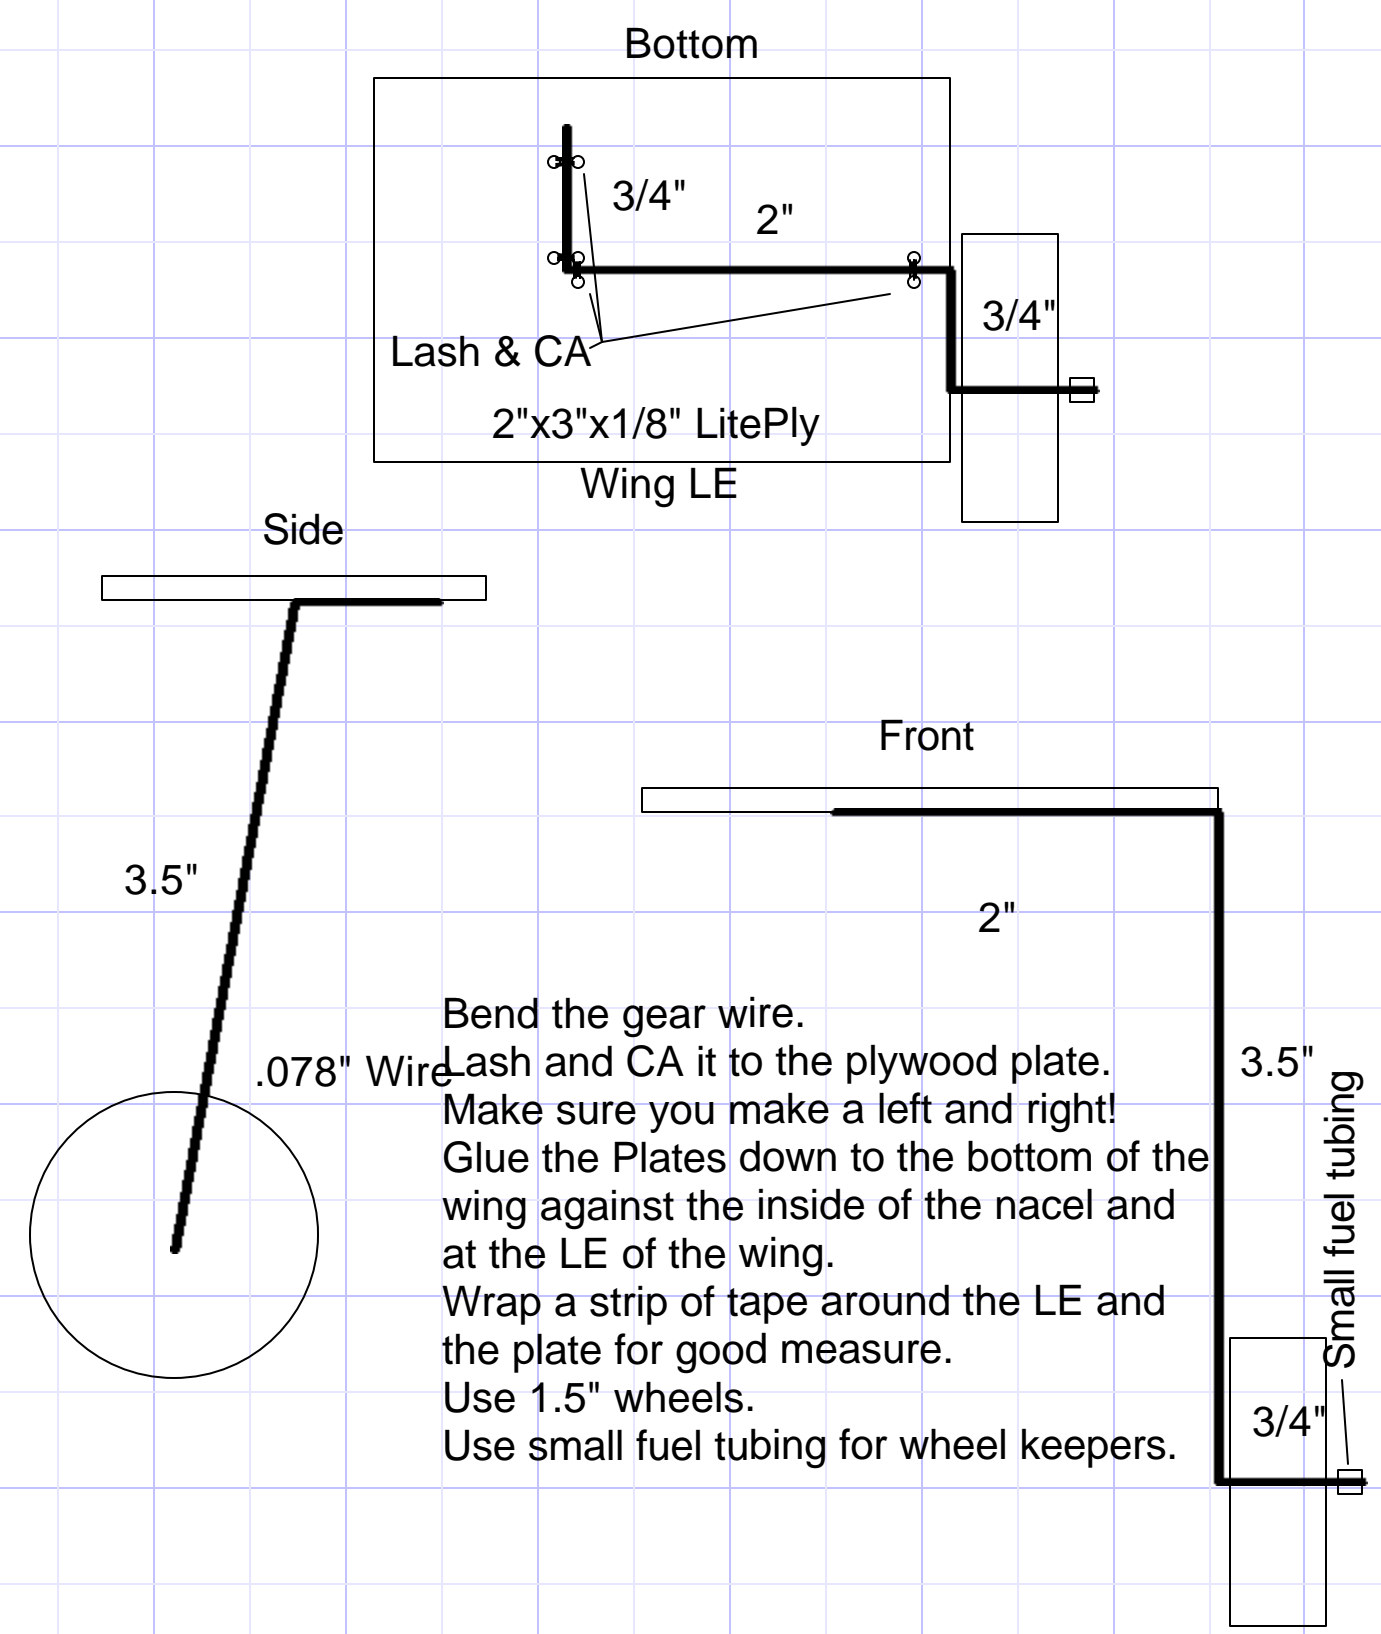

Landing Gear

Blu DC-3 / C-47

by Gene Bond