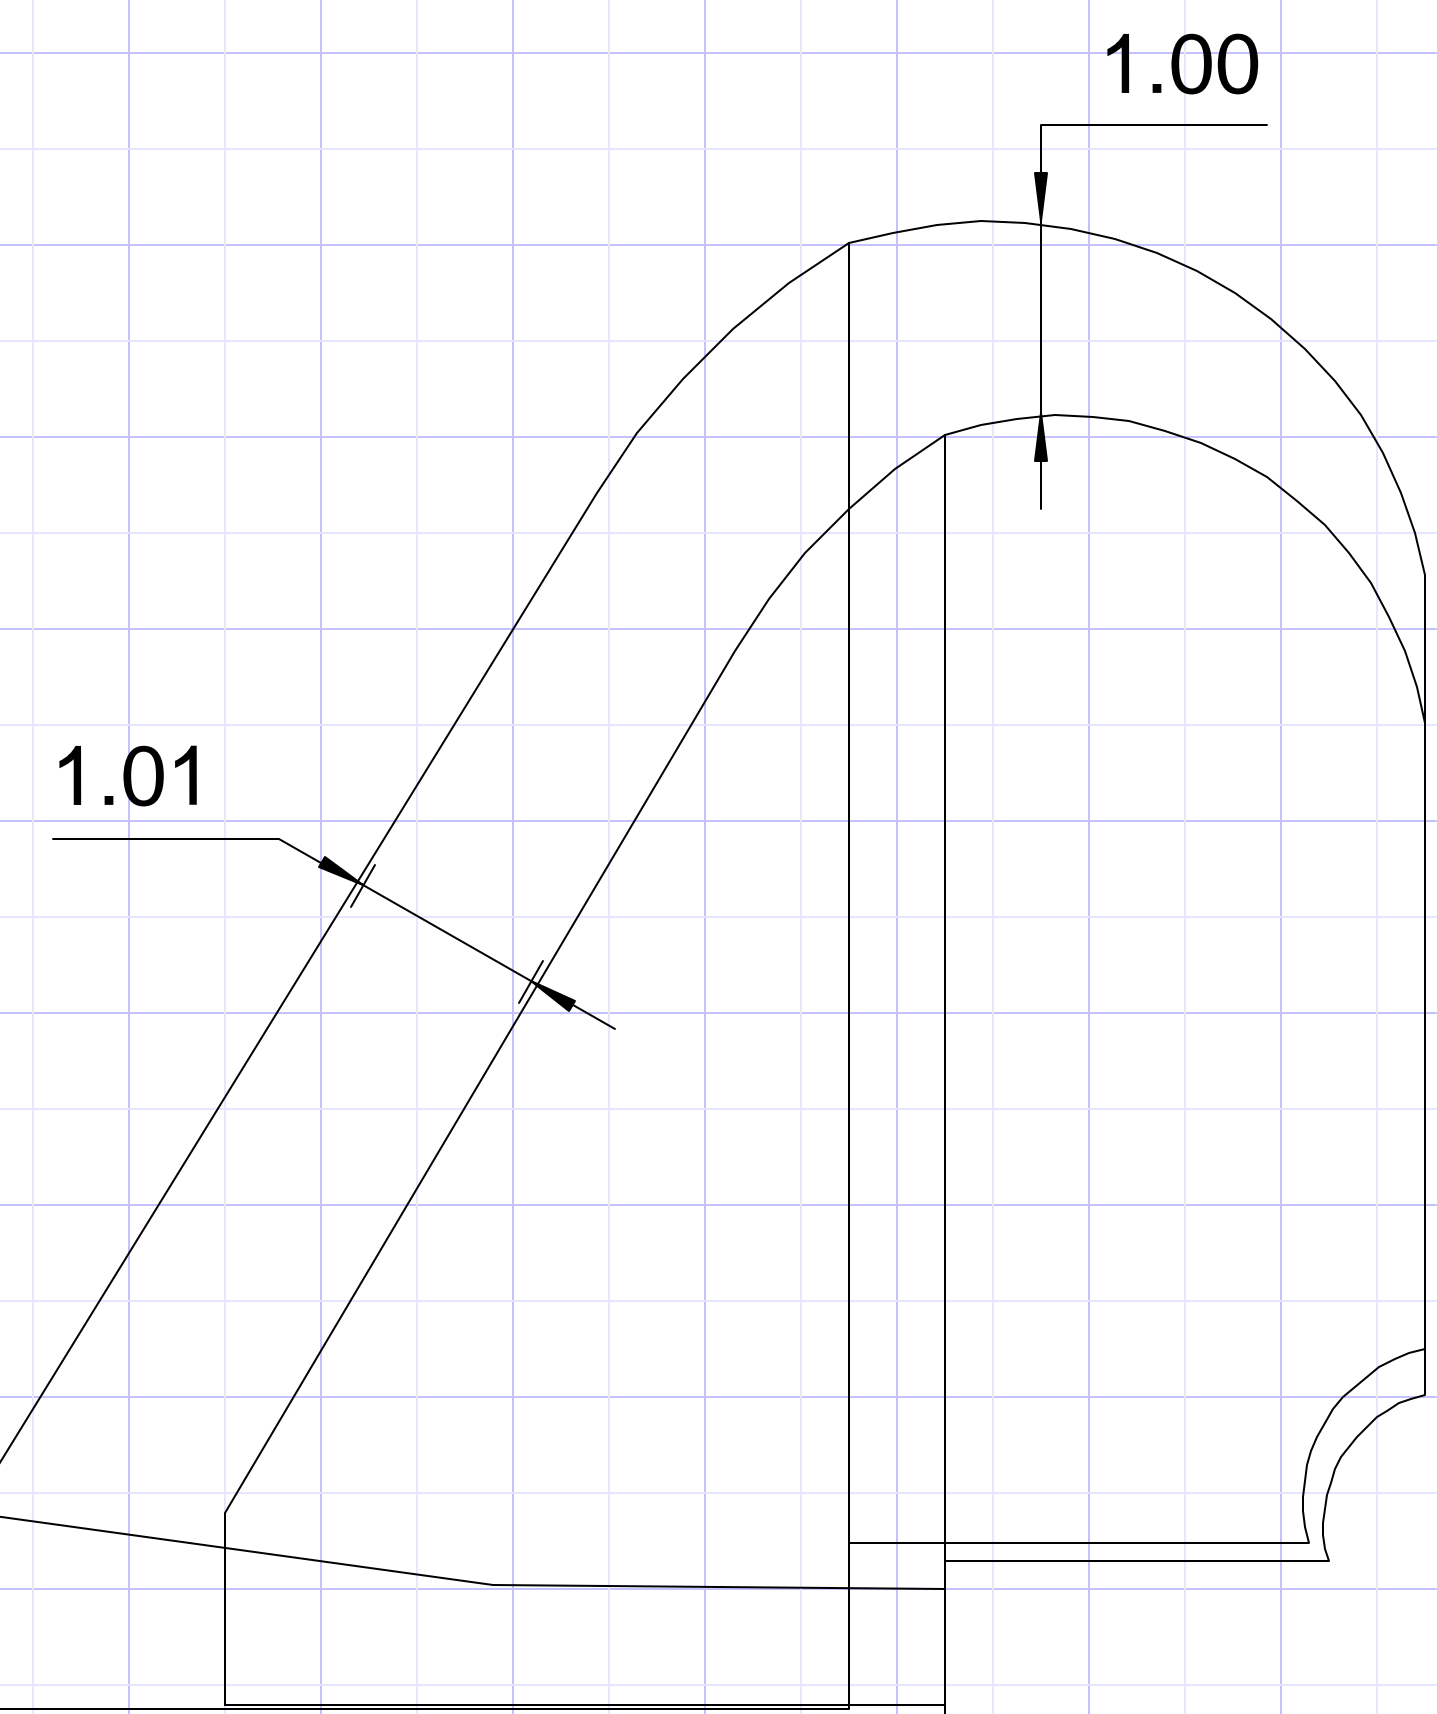

Landing Gear

Blu DC-3 / C-47

by Gene Bond