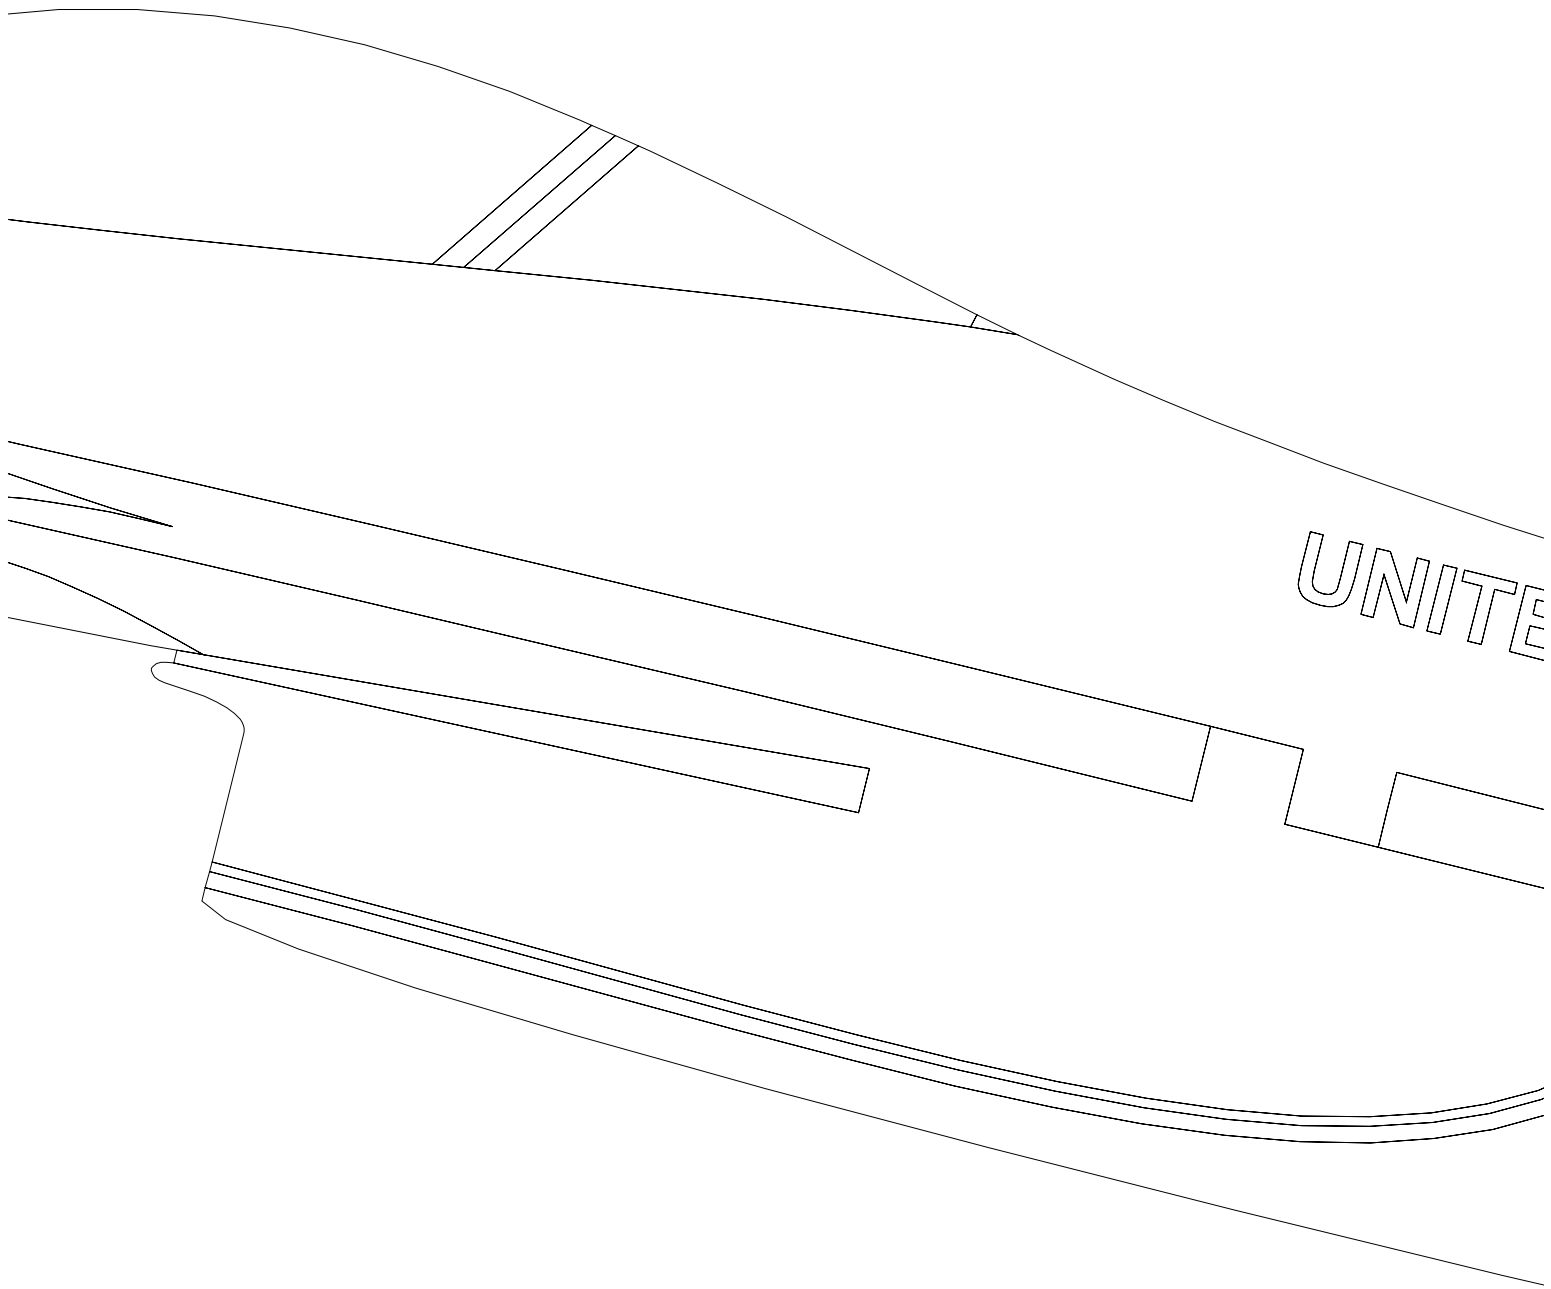

—

UNITE

---

ED STATES AIR FORCE

A line drawing of an aircraft wing, shown from a perspective view. The wing is oriented diagonally across the frame. On the upper surface of the wing, the words "ED STATES AIR FORCE" are written in a bold, sans-serif font. The drawing includes various details such as the leading edge, trailing edge, and several rectangular cutouts or sensor pods along the span of the wing. The entire illustration is composed of simple black outlines on a white background.