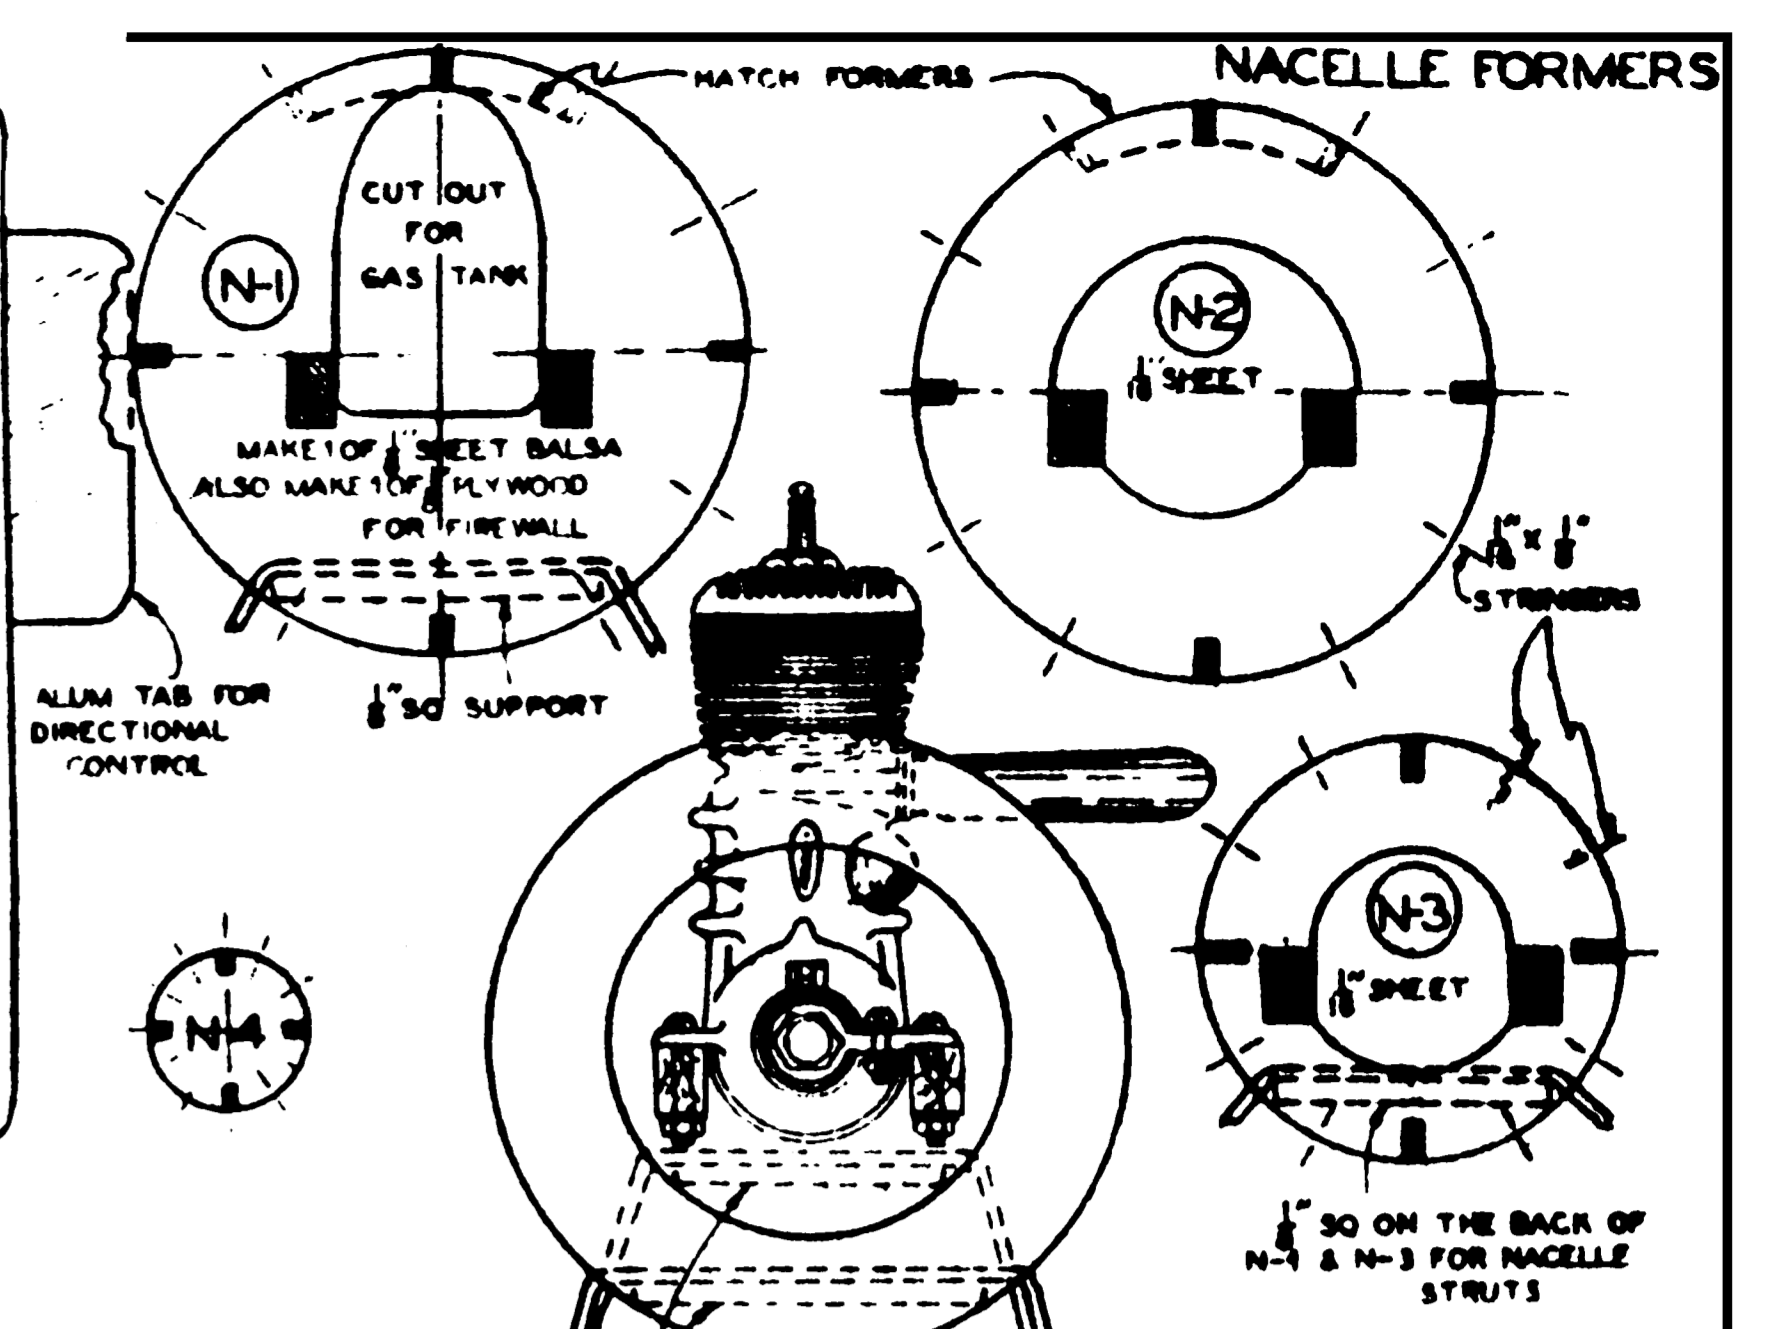

FLEETWINGS Seabird

POPULAR AVIATION
 MAY, 1939
 41 1/2" WINGSPAN