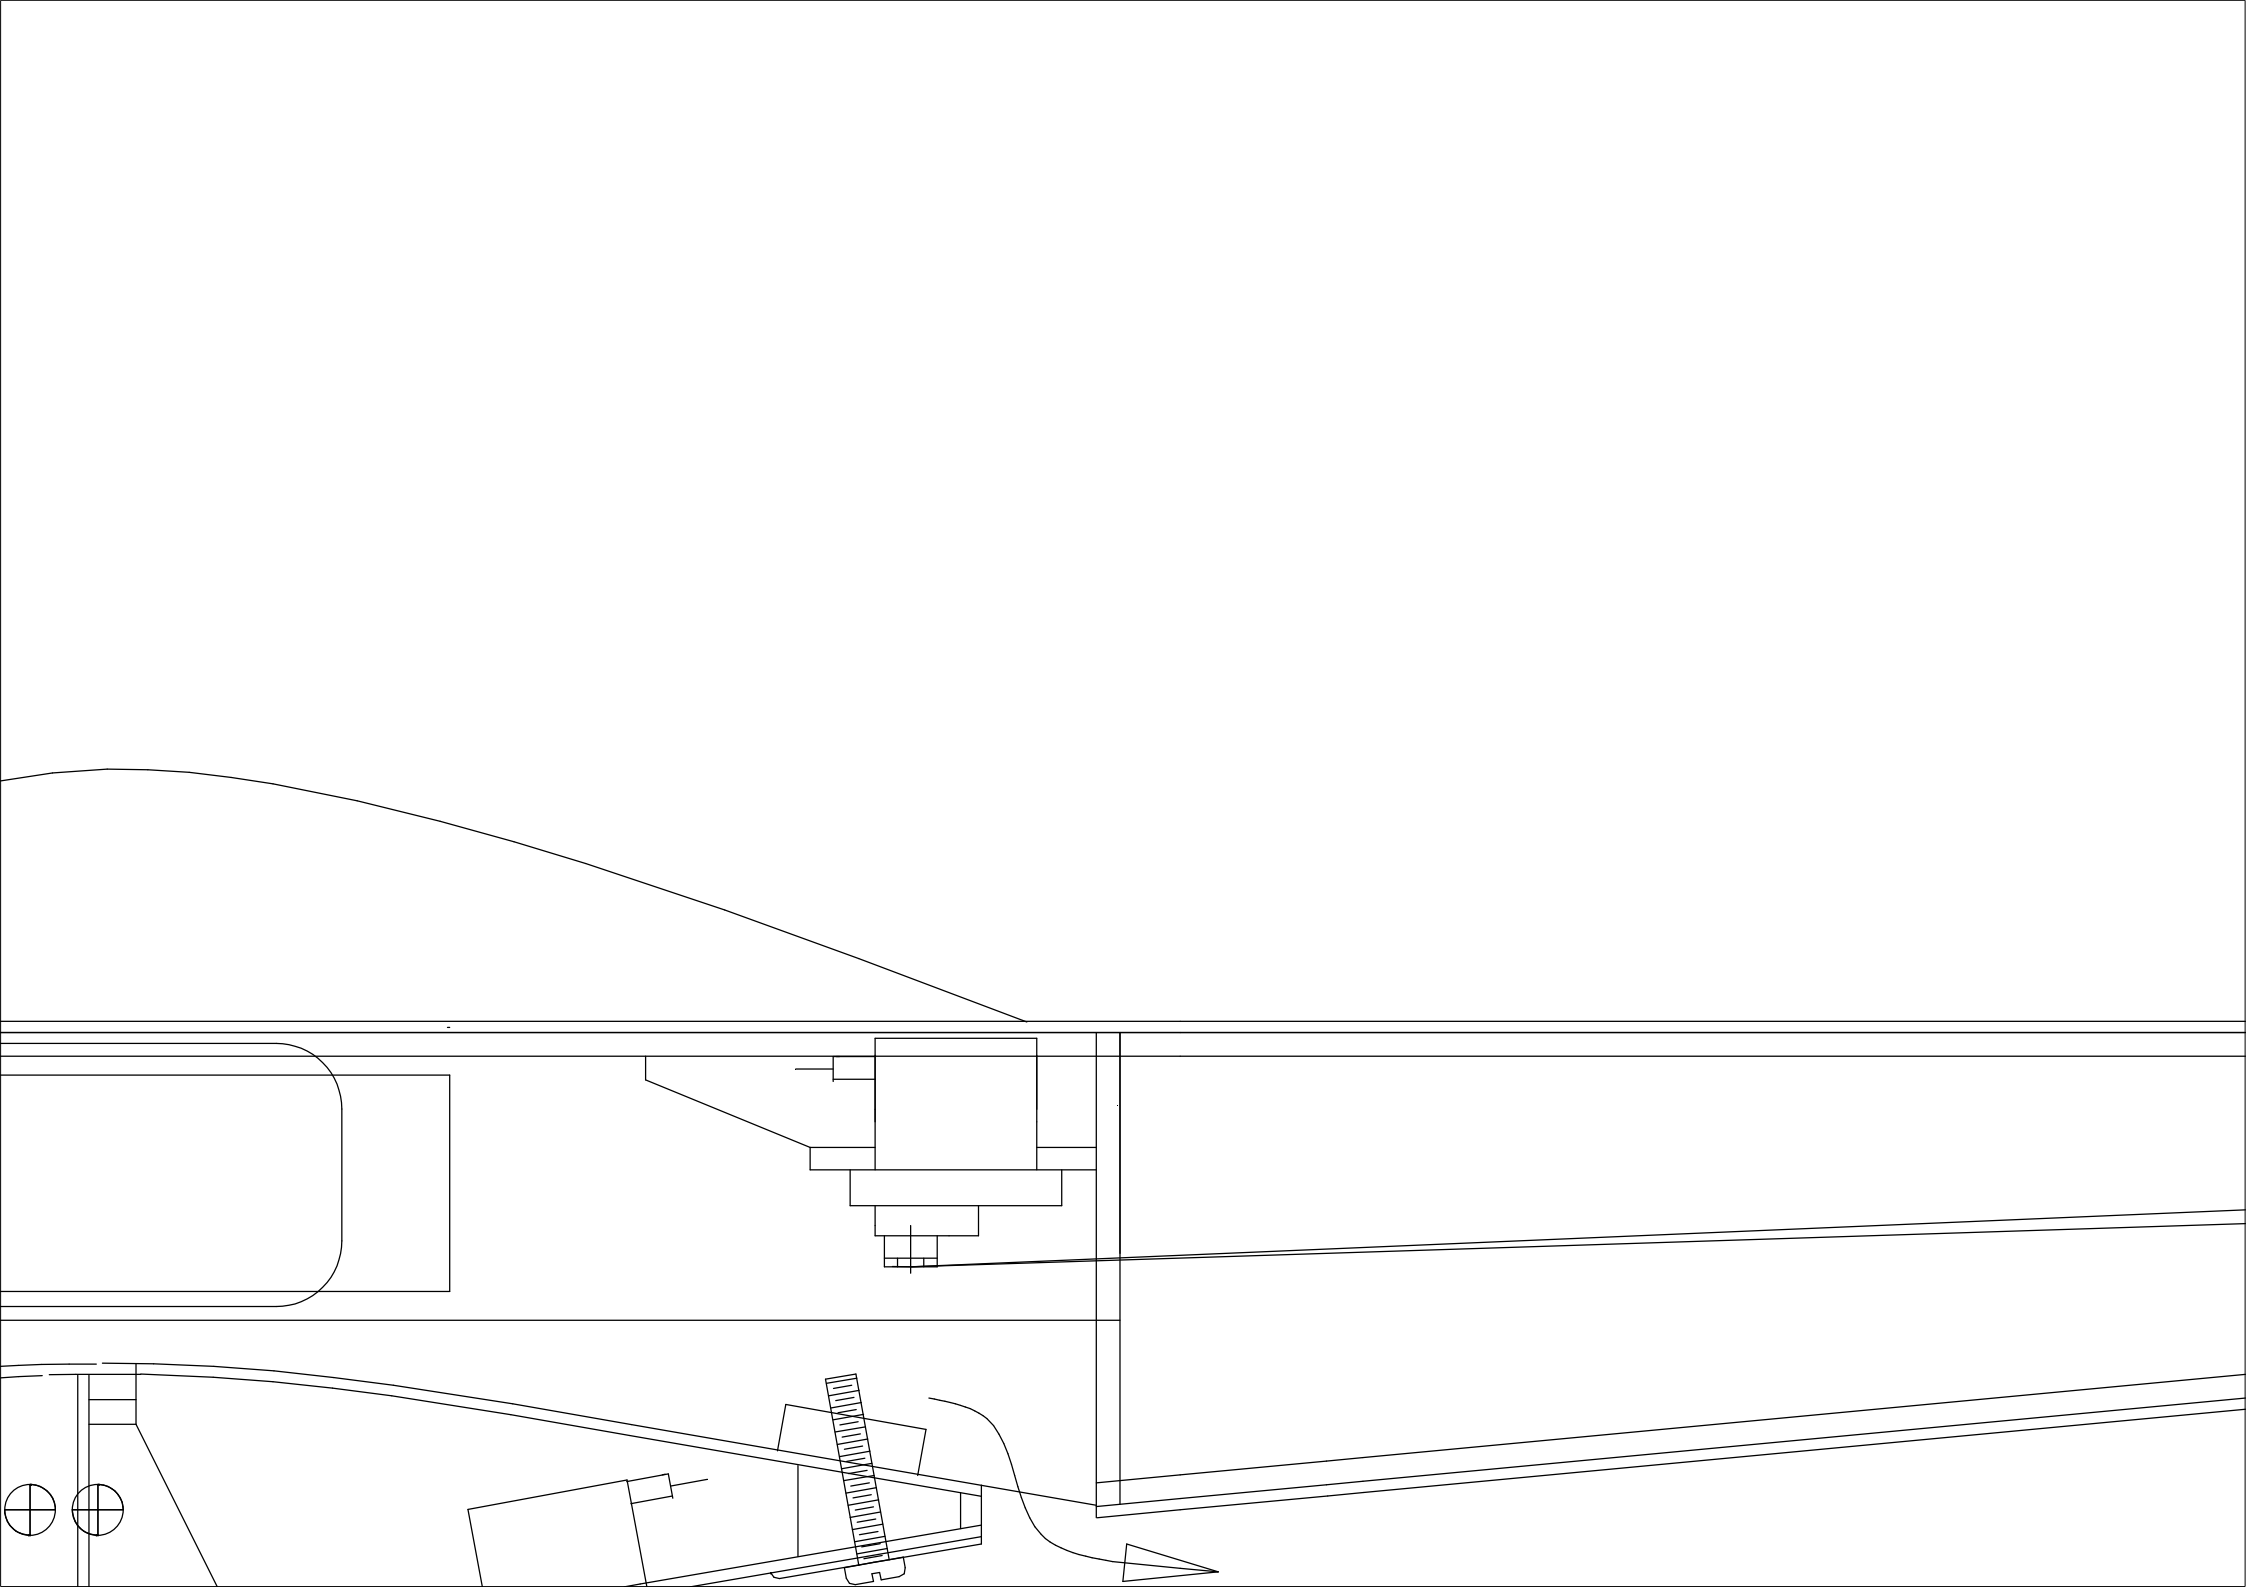

65%KAOS

940mm Span

For .15 Glow

Edited By: David Walker

.15 GLO

(8) 500MAH
5.5 OZ. W/ CONN

(8) 1100MAH NIMH
7.7 OZ. W/CONN

□ FOR GLO