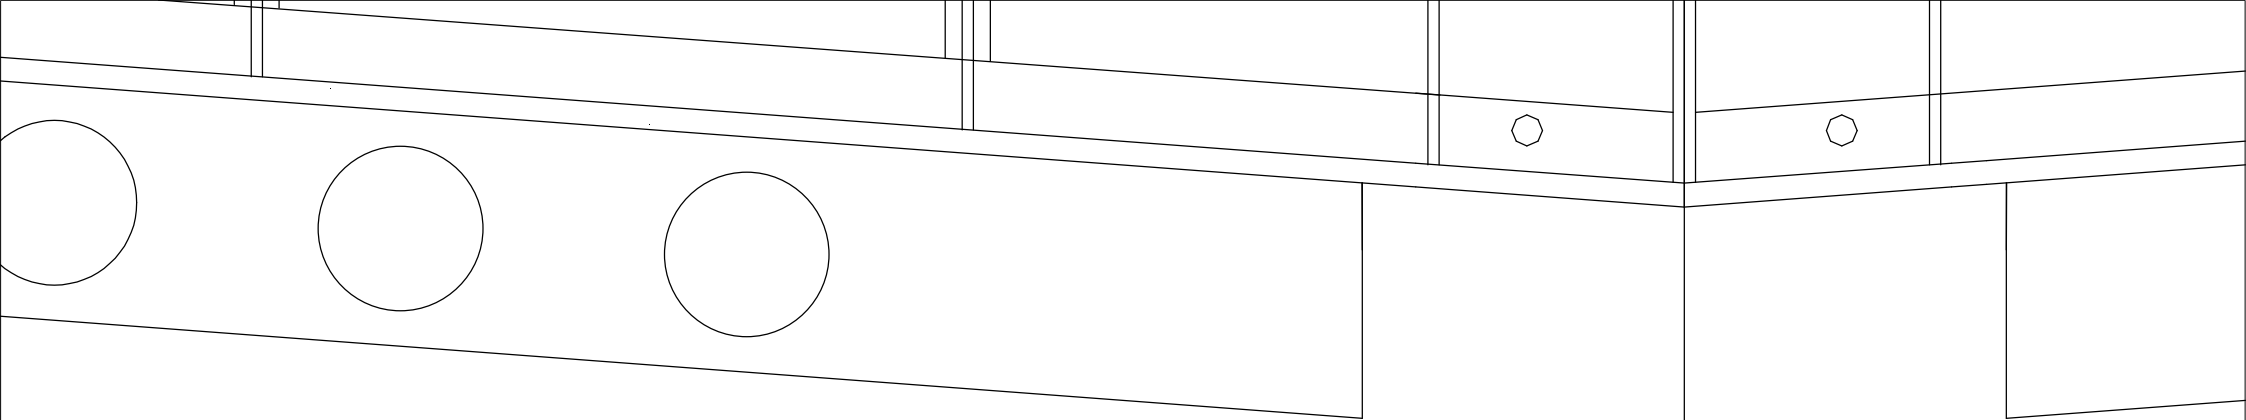

65%KAOS

940mm Span

For .15 Glow

Edited By: David Walker

.15 GLO

(8) 500MAH
5.5 OZ. W/ CONN

(8) 1100MAH NIMH
7.7 OZ. W/CONN

□ FOR GLO