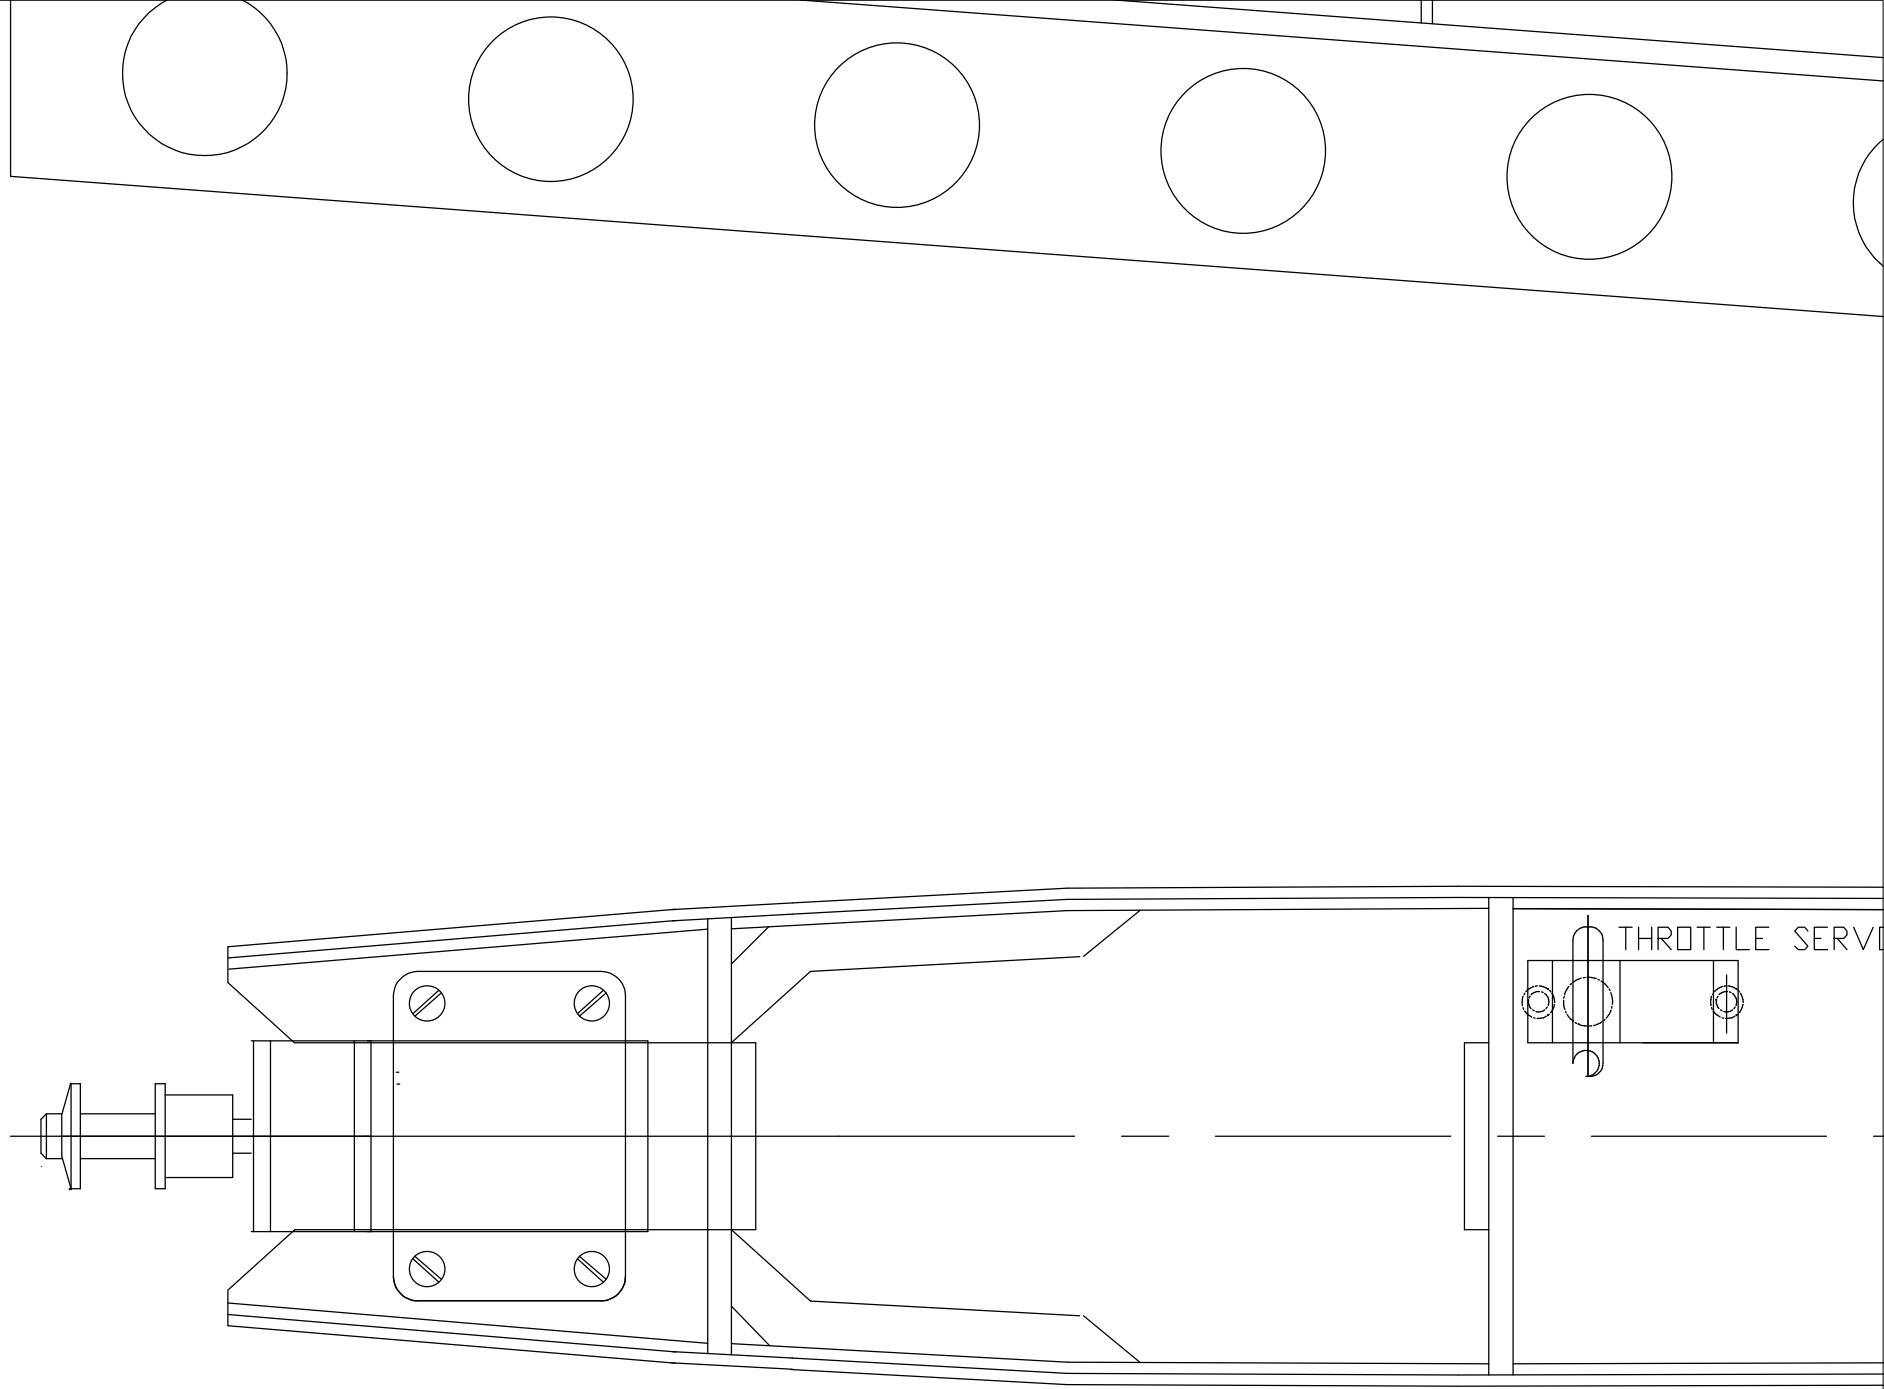

65%KAOS

940mm Span

For .15 Glow

Edited By: David Walker

.15 GLO

(8) 500MAH
5.5 OZ. W/ CONN

(8) 1100MAH NIMH
7.7 OZ. W/CONN

□ FOR GLO