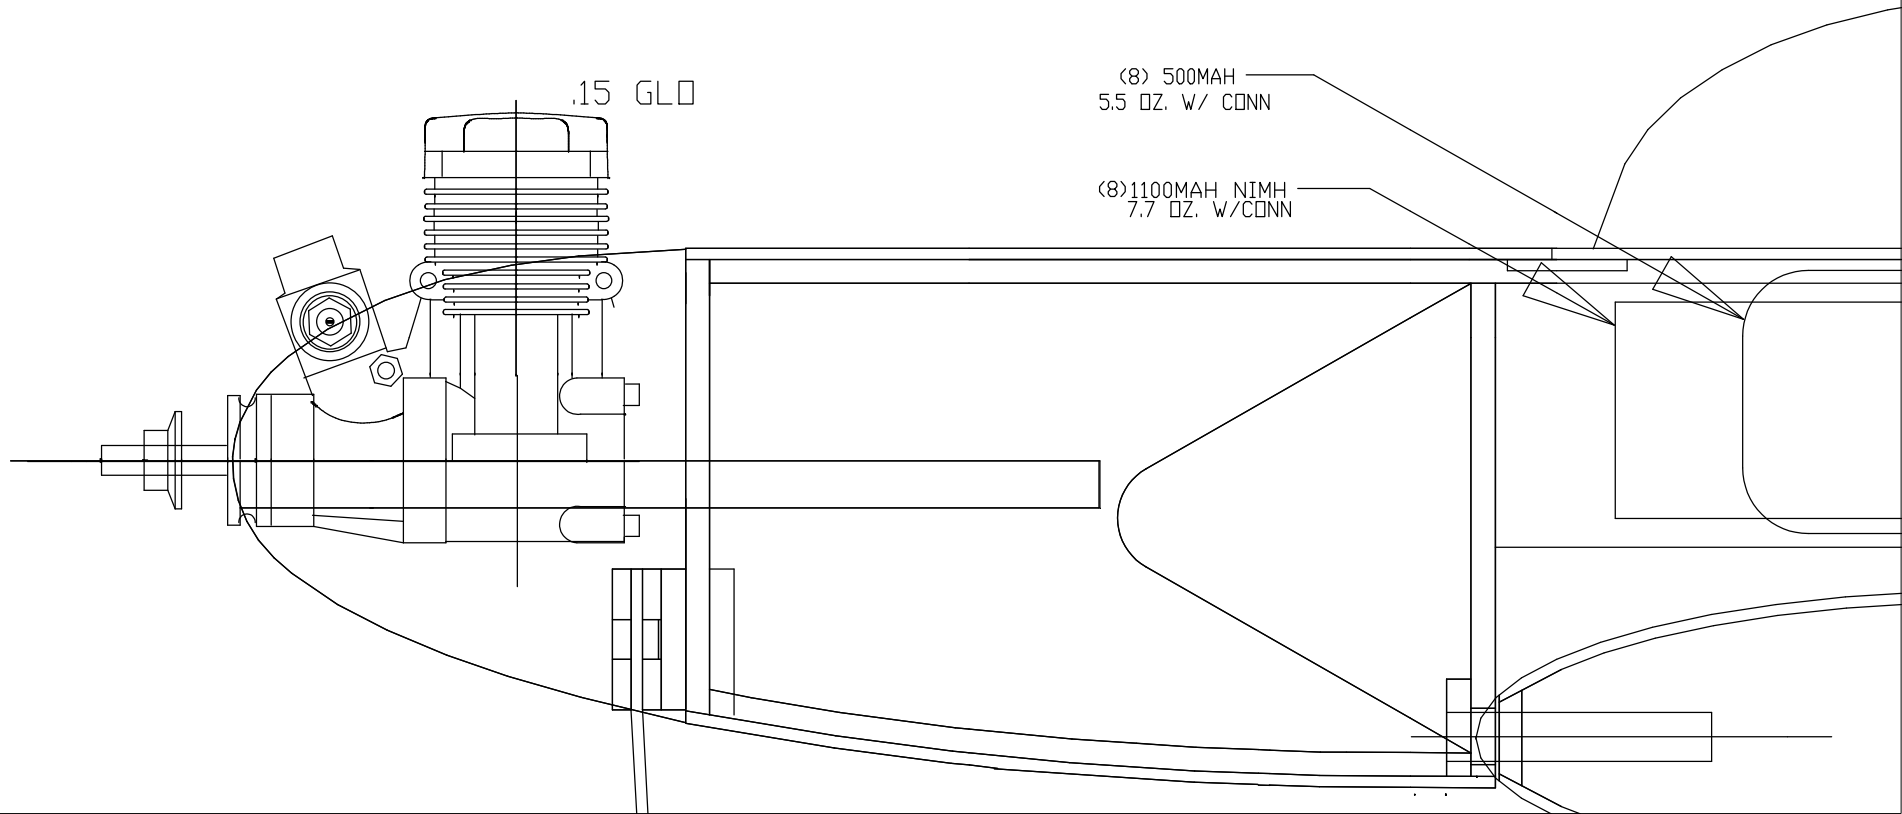

65%KAOS

940mm Span

For .15 Glow

Edited By: David Walker

.15 GLO

(8) 500MAH
5.5 OZ. W/ CONN

(8) 1100MAH NIMH
7.7 OZ. W/CONN

□ FOR GLO