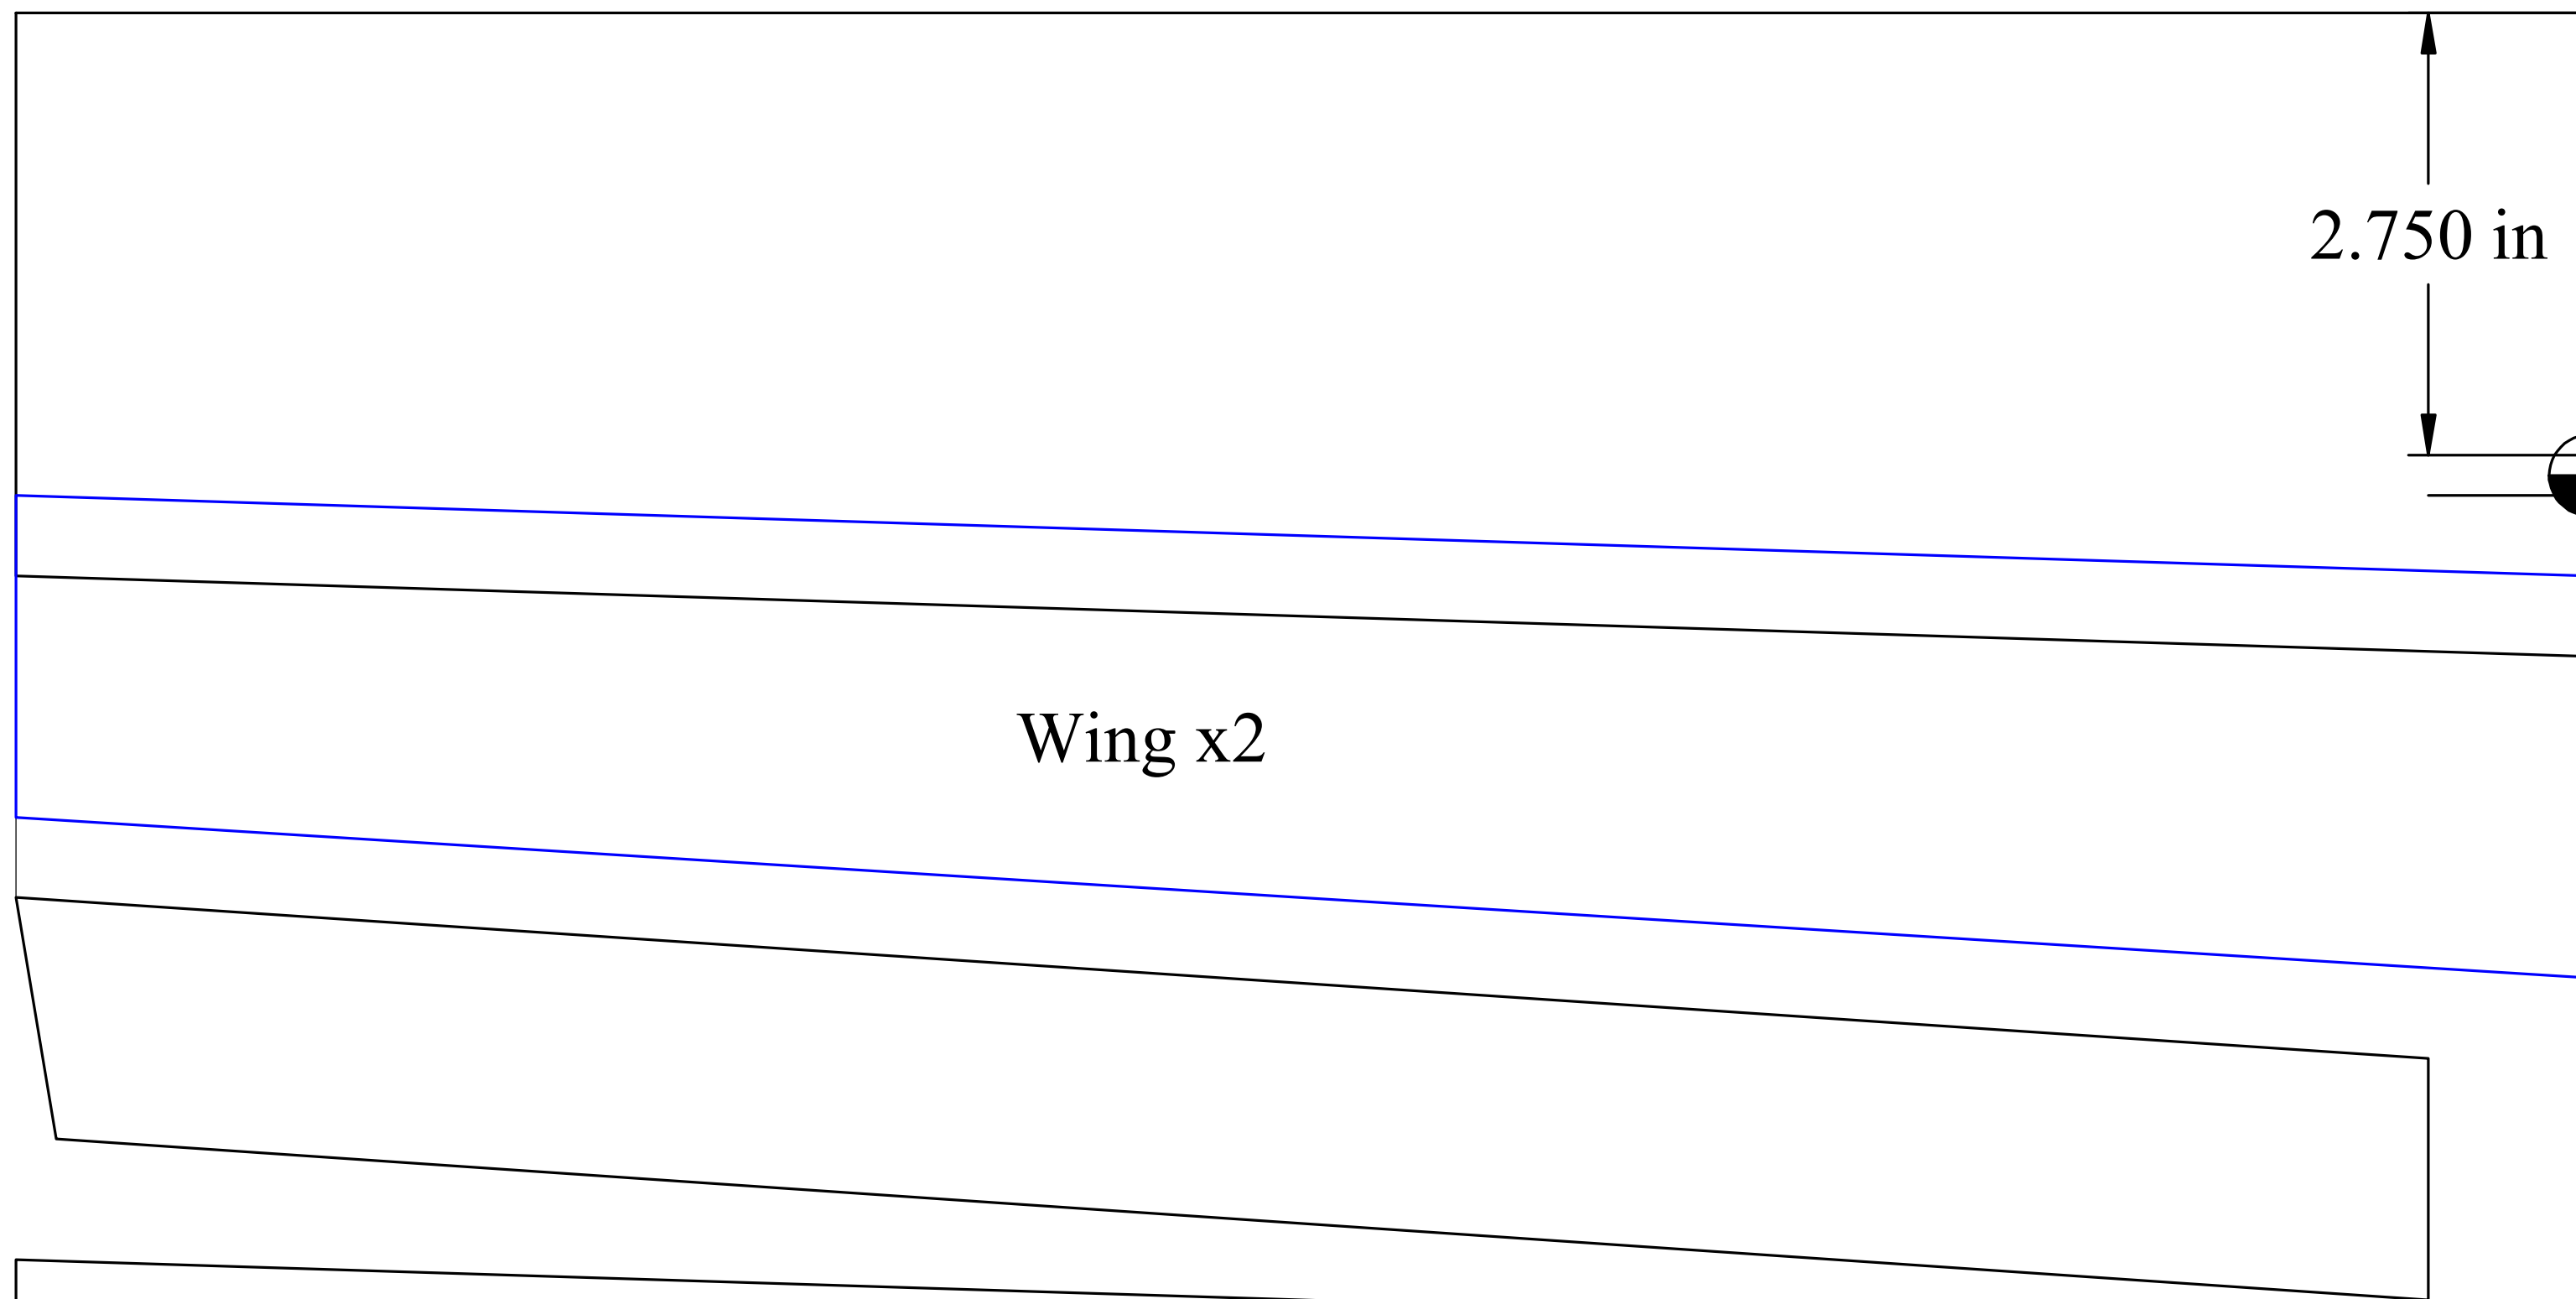

Tip 11%

Root 9%

32" KFm3 Wing

For the Blu Baby Primary Trainer

Wingtip

Top KFm Strip x2

2.750 in

3.000 in

Wing x2

KFm3 Strip