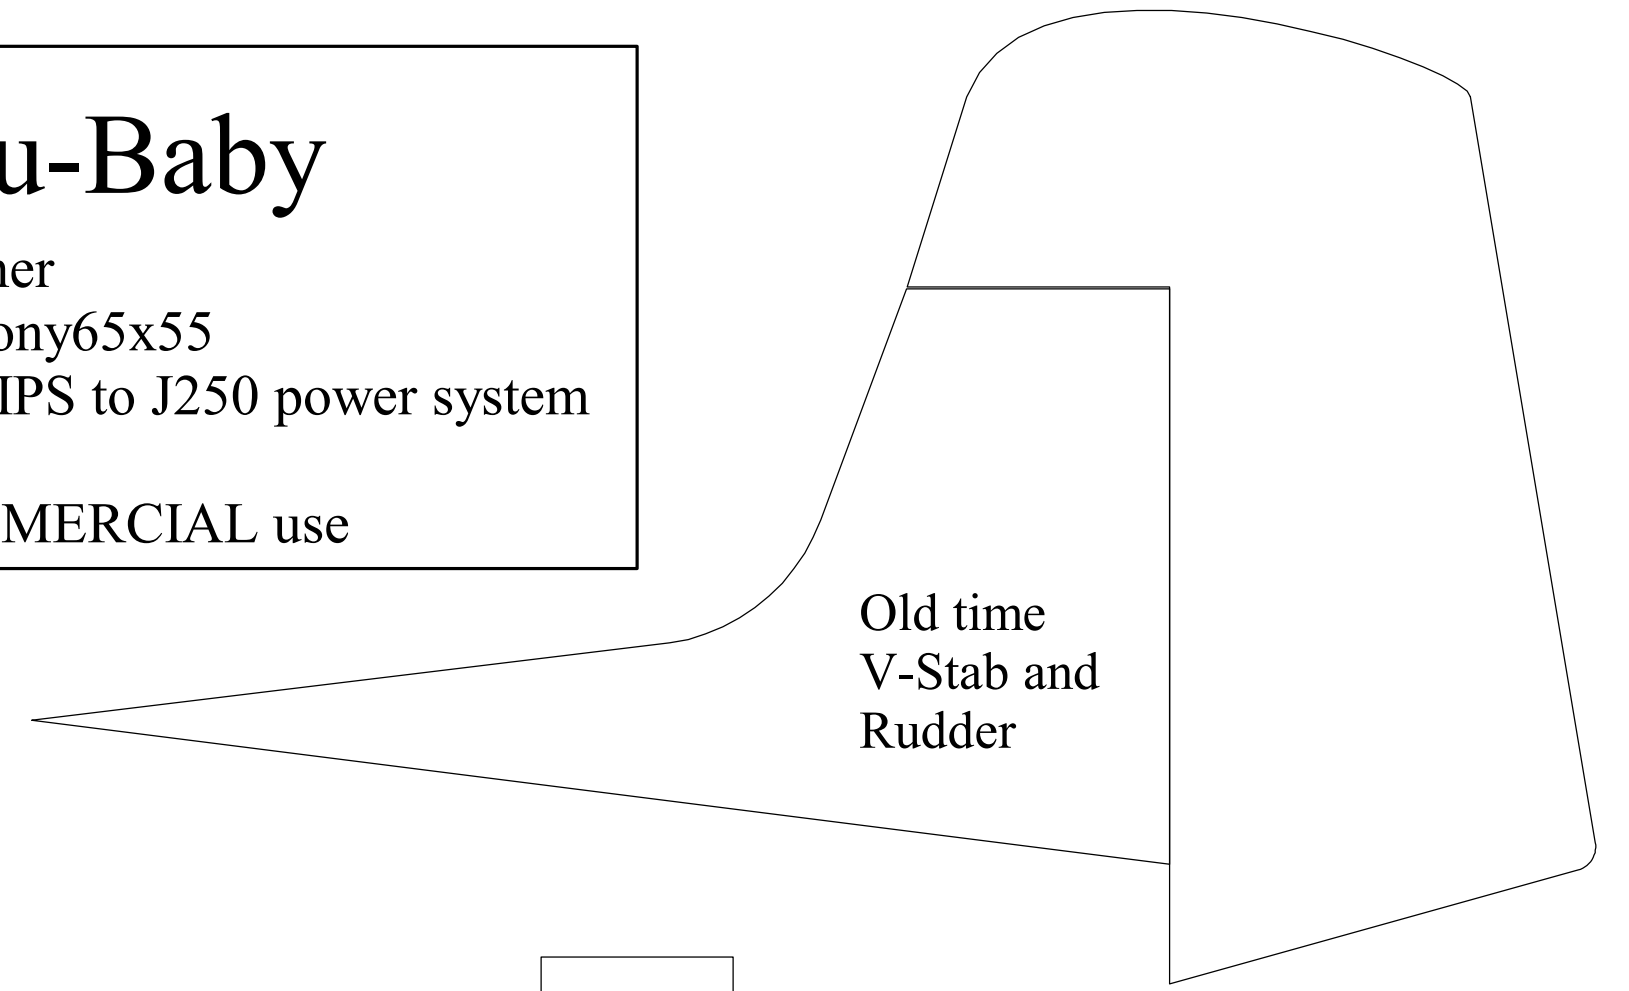

Fuse Bottom

Fuse Top

Fuselage Sides x 2

Modern
V-Stab and
Rudder

Rear Bulkhead

Stabilizer

Elevator

The Blu-Baby
Primary Trainer
Created by Tony65x55
4-40 airfoil - IPS to J250 power system
Not for COMMERCIAL use

Old time
V-Stab and
Rudder

Scale in inches

Wing x2

Motor Stick

Monobloc - 1" Pink foam