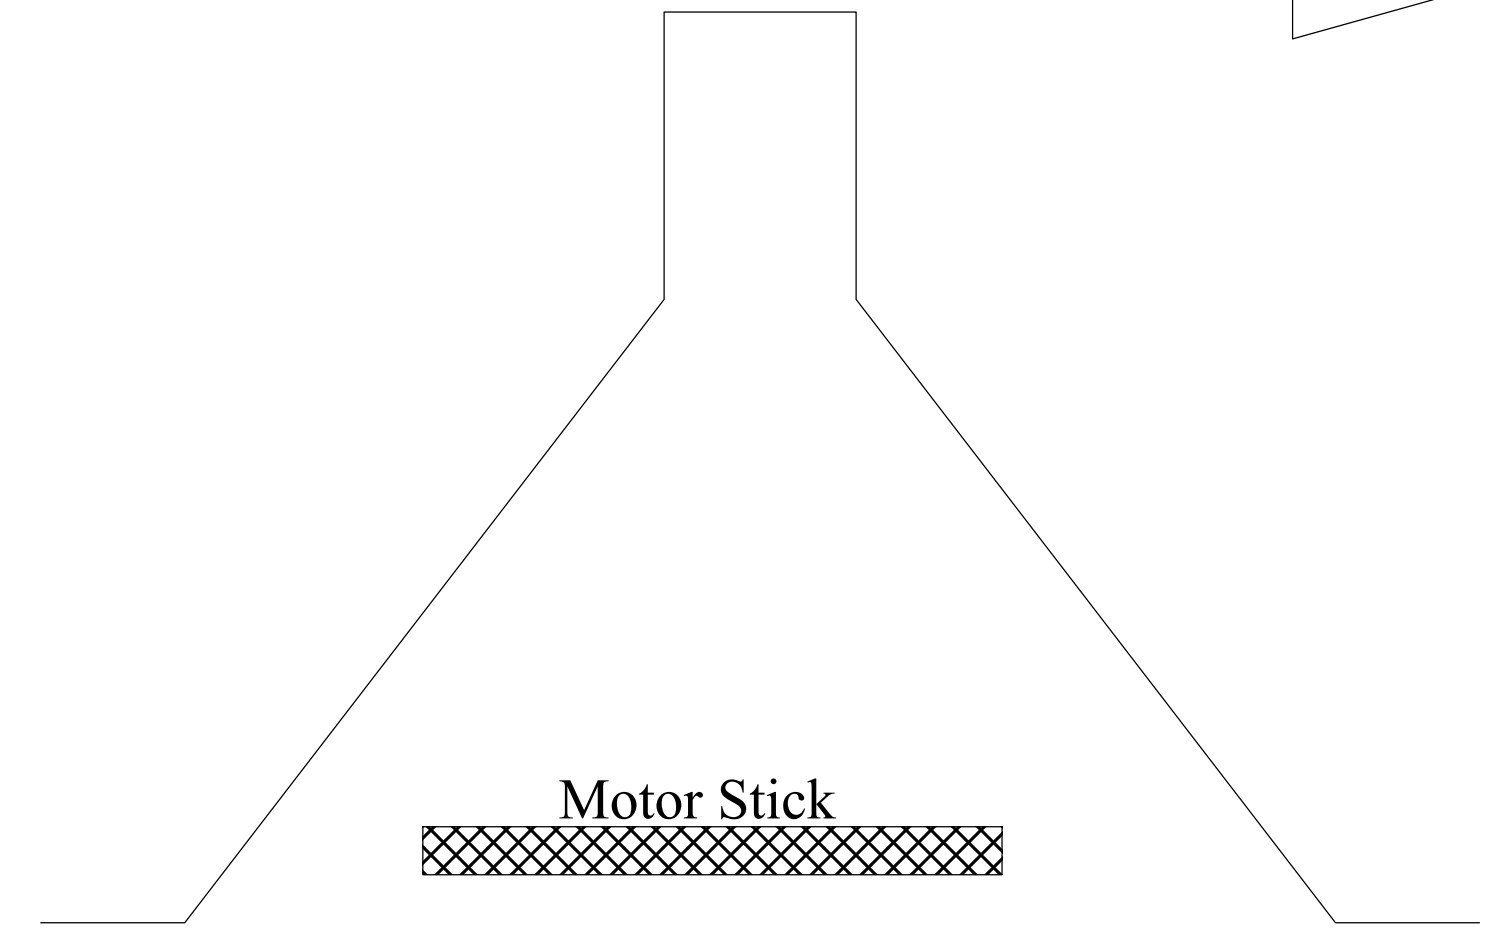

Fuse Bottom

Fuse Top

Fuselage Sides x 2

Modern
V-Stab and
Rudder

Rear Bulkhead

Stabilizer

Elevator

The Blu-Baby
Primary Trainer
Created by Tony65x55
4-40 airfoil - IPS to J250 power system
Not for COMMERCIAL use

Old time
V-Stab and
Rudder

Scale in inches

Wing x2

Motor Stick

Monobloc - 1" Pink foam