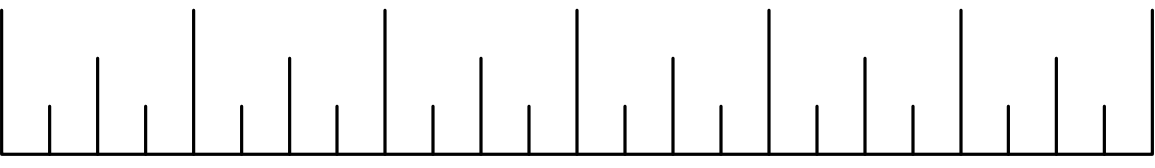

The Blu-Baby 24
A simple mini-trainer
Created by Tony65x55
4-40 airfoil - 10.24 gram brushless motor
132 square in wing area
These plans are NOT for COMMERCIAL use

0 1 2 3 4 5 6

Scale in inches

1.00 in