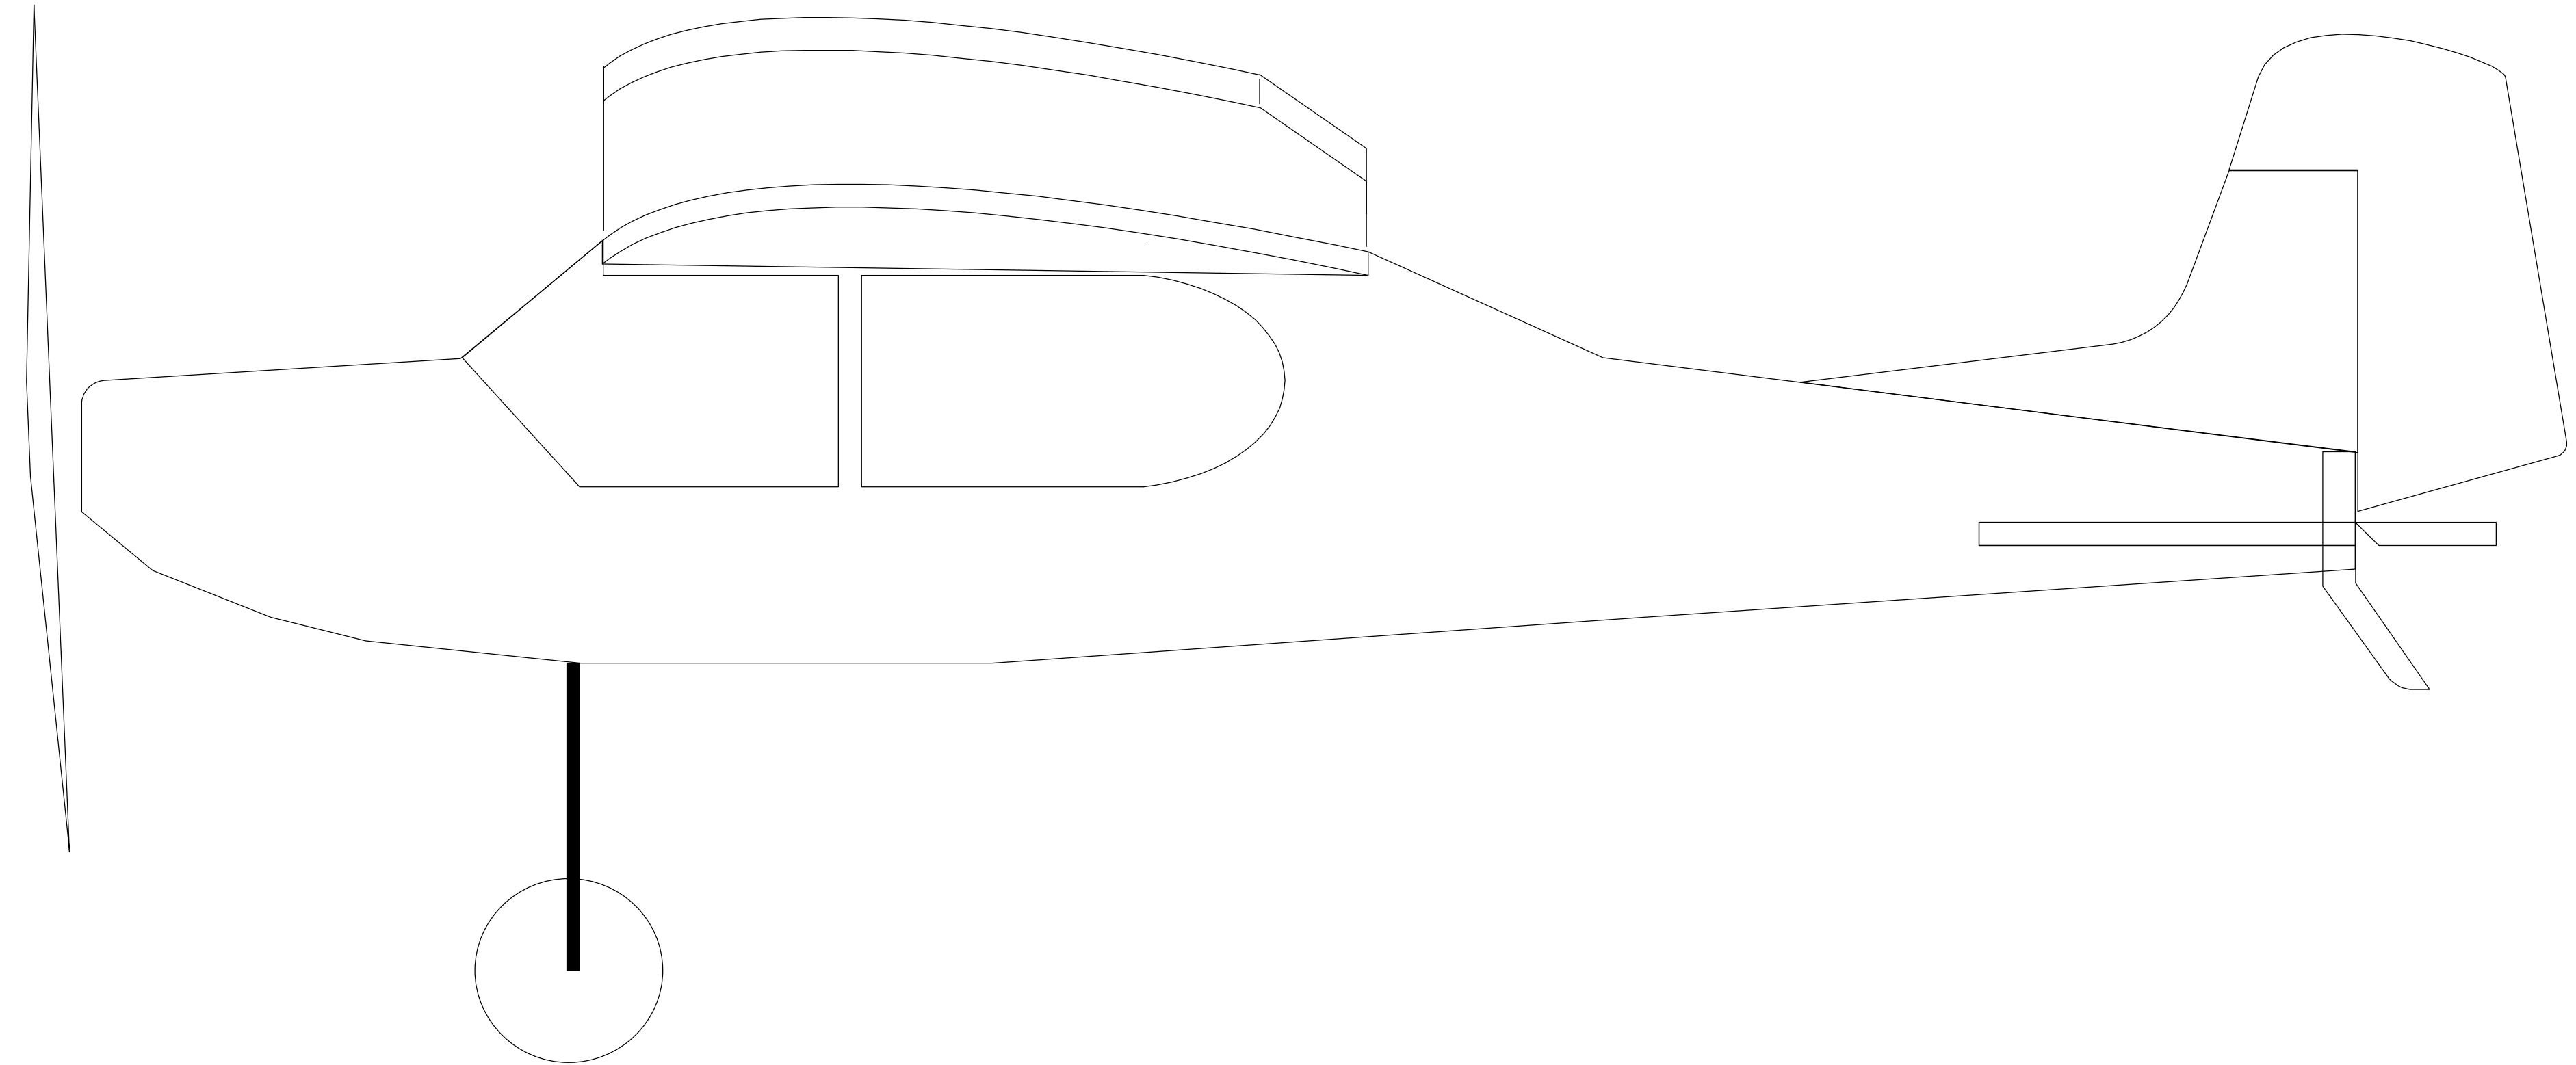

The Blu-Baby 24
A simple mini-trainer
Created by Tony65x55
4-40 airfoil - 10.24 gram brushless motor
132 square in wing area
These plans are NOT for COMMERCIAL use

0 1 2 3 4 5 6

Scale in inches

1.00 in